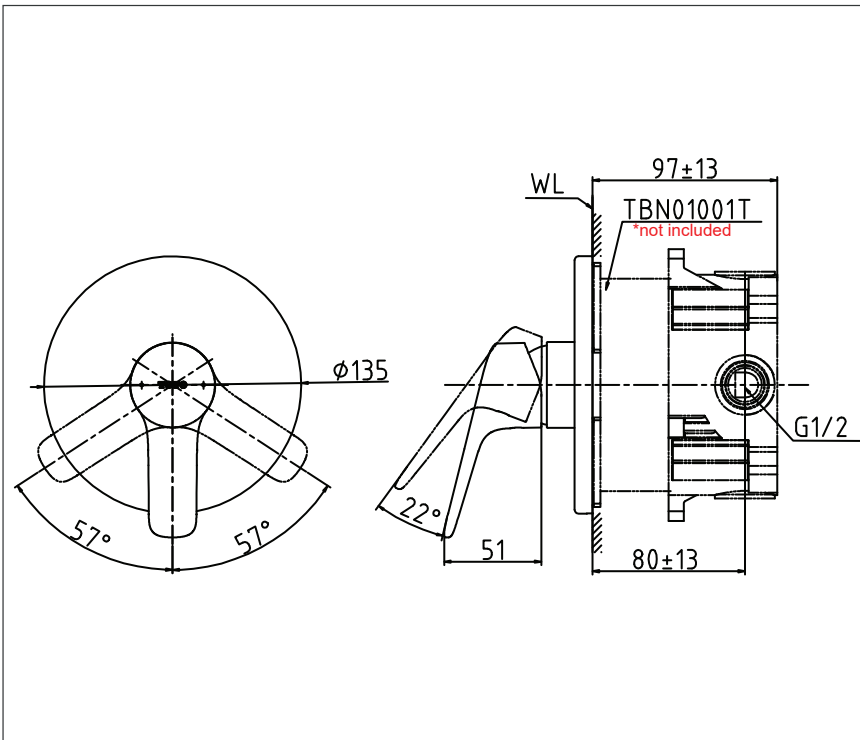

TBG03303T/

TBN01001T

*Purchase seperately

*GS Series
Single Lever Shower Mixer
(w/o box)*

Features

- Design Concept is Gorgeous and Regal
- TOTO original cartridge for smooth control
- High corrosion resistance plating

Specifications

Finish : Chrome

Material : Brass

Parts Description

- **TBG03303T**
Single Lever Shower Mixer

Optional Parts

- **TBN01001T**
Concealed Box
*Purchase seperately

Please consult a TOTO representative for details

G Selection Showers Concealed Box

Features

- Easy Installation
- Control plate is changeable

Specifications

Finish : Chrome

Valve : Brass

Parts Description

- **TBN01001T**
Concealed Box