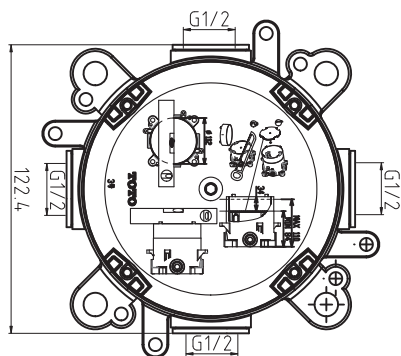

TBG03303T/

TBN01001T

*Purchase seperately

*GS Series
Single Lever Shower Mixer
(w/o box)*

Features

- Design Concept is Gorgeous and Regal
- TOTO original cartridge for smooth control
- High corrosion resistance plating

Specifications

Finish : Chrome

Material : Brass

Parts Description

- **TBG03303T**
Single Lever Shower Mixer

Optional Parts

- **TBN01001T**
Concealed Box
*Purchase seperately

Please consult a TOTO representative for details

G Selection Showers Concealed Box

Features

- Easy Installation
- Control plate is changeable

Specifications

Finish : Chrome

Valve : Brass

Parts Description

- **TBN01001T**
Concealed Box