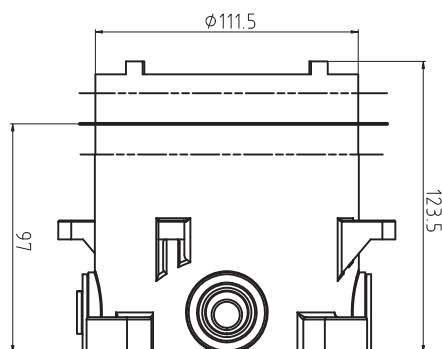

Specifications

Finish : Chrome

Material : Brass

Parts Description

- **TBG03303T**
Single Lever Shower Mixer

Optional Parts

- **TBN01001T**
Concealed Box
*Purchase seperately

Please consult a TOTO representative for details

G Selection Showers Concealed Box

Features

- Easy Installation
- Control plate is changeable

Specifications

Finish : Chrome

Valve : Brass

Parts Description

- **TBN01001T**
Concealed Box