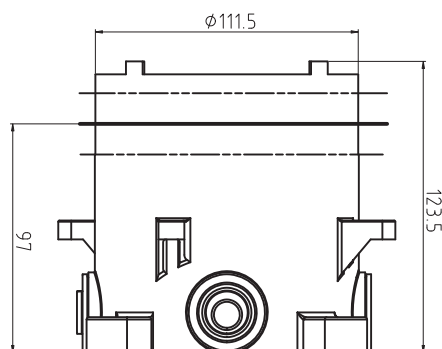

Specifications

Finish : Chrome

Material : Brass

Parts Description

- **TBG02304T**
Single Lever Shower Mixer with diverter

Optional Parts

- **TBN01001T**
Concealed Box
*Purchase seperately

Please consult a TOTO representative for details

G Selection Showers Concealed Box

Features

- Easy Installation
- Control plate is changeable

Specifications

Finish : Chrome

Valve : Brass

Parts Description

- TBN01001T
Concealed Box