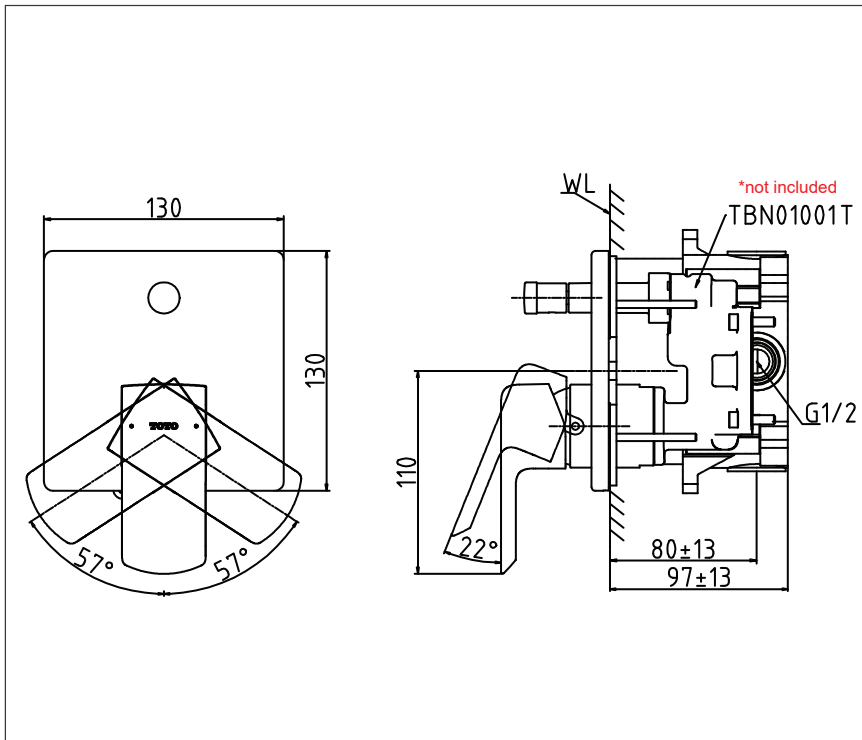

TBG02304T/

TBN01001T

*Purchase seperately

*GR Series
Single Lever Shower Mixer with diverter*

Features

- Design concept is gorgeous and regal
- TOTO original cartridge for smooth control
- High corrosion resistant plating

Specifications

Finish : Chrome

Material : Brass

Parts Description

- **TBG02304T**
Single Lever Shower Mixer with diverter

Optional Parts

- **TBN01001T**
Concealed Box
*Purchase seperately

Please consult a TOTO representative for details

G Selection Showers Concealed Box

Features

- Easy Installation
- Control plate is changeable

Specifications

Finish : Chrome

Valve : Brass

Parts Description

- TBN01001T
Concealed Box