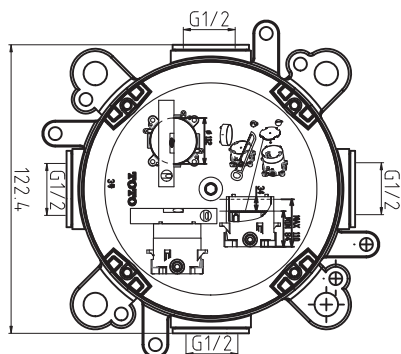

TBG02304T/

TBN01001T

*Purchase seperately

*GR Series
Single Lever Shower Mixer with diverter*

Features

- Design concept is gorgeous and regal
- TOTO original cartridge for smooth control
- High corrosion resistant plating

Specifications

Finish : Chrome

Material : Brass

Parts Description

- **TBG02304T**
Single Lever Shower Mixer with diverter

Optional Parts

- **TBN01001T**
Concealed Box
*Purchase seperately

Please consult a TOTO representative for details

G Selection Showers Concealed Box

Features

- Easy Installation
- Control plate is changeable

Specifications

Finish : Chrome

Valve : Brass

Parts Description

- TBN01001T
Concealed Box