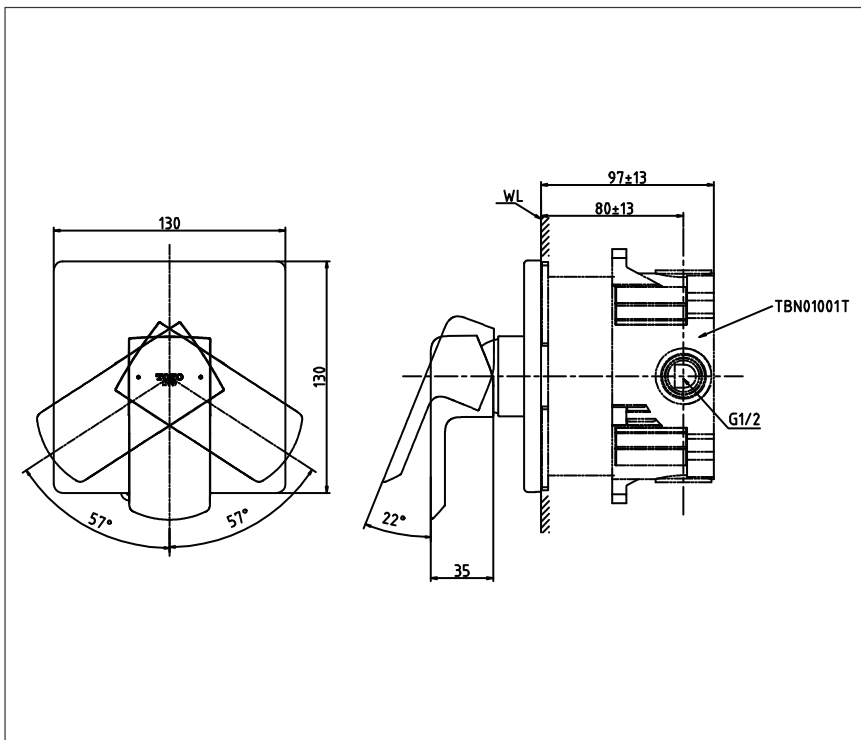

TBG02S03T

(*included **TBN01001T**)

GR Series Single Lever Shower Mixer

Features

- Design concept is gorgeous and regal
- TOTO original cartridge for smooth control
- High corrosion resistant plating

Specifications

Finish : Chrome

Material : Brass

Parts Description

- **TBG02303T**
Single Lever Shower Mixer
with Mini Unit **TBN01001T**

Please consult a TOTO representative for details

TOTO (THAILAND) CO.,LTD

Bangkok Office : G Tower Grand Rama 9,12th Floor, South Wing, 9 Rama IX Road, Huaykwang Sub-district, Huaykwang District, Bangkok. 10310 Thailand
Tel : +(66)2-117-9520(AUTO) Fax : +(66)2-117-9527
th.toto.com