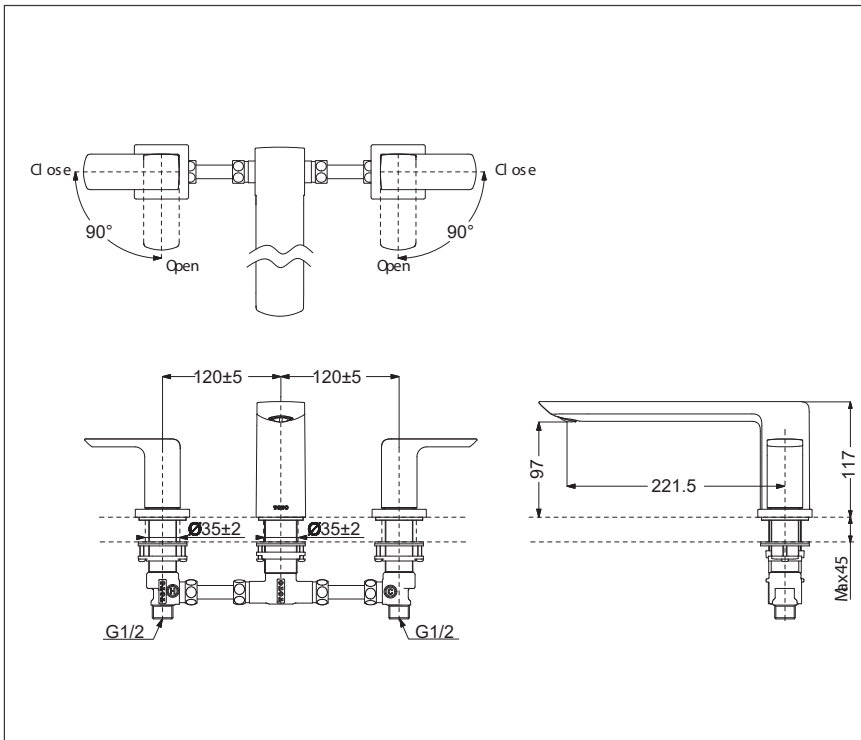

GR Series
Bath filler without shower
(3-hole)

Features

- Design concept is Gorgeous and Regal
- Safety control with heat insulating handle.

Specifications

Finish : Chrome

Material : Brass

Water Pressure : 0.07 ~ 1.0 Mpa

Parts Description

- **TBG02201T**
Bath filler without shower
(3-hole)

Please consult a TOTO representative for details

TOTO (THAILAND) CO.,LTD

Bangkok Office : G Tower Grand Rama 9,12th Floor, South Wing, 9 Rama IX Road,Huaykwang Sub-district,Huaykwang District, Bangkok. 10310 Thailand
Tel : +(66)2-117-9520(AUTO) Fax : +(66)2-117-9527
th.toto.com

All rights reserved by TOTO company. Specifications and size are subject to change without notice.

Flow Rate