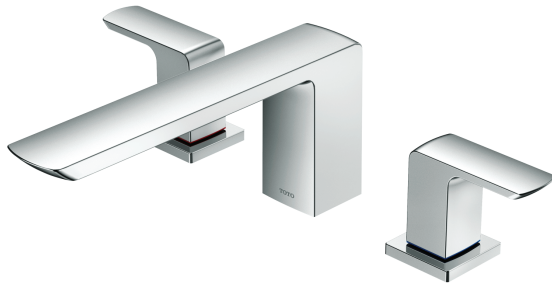

GR Series
Bath filler without shower
(3-hole)

Features

- Design concept is Gorgeous and Regal
- Safety control with heat insulating handle.

Specifications

Finish : Chrome

Material : Brass

Water Pressure : 0.07 ~ 1.0 Mpa

Parts Description

- **TBG02201T**
Bath filler without shower
(3-hole)

Please consult a TOTO representative for details

TOTO (THAILAND) CO.,LTD

Bangkok Office : G Tower Grand Rama 9,12th Floor, South Wing, 9 Rama IX Road,Huaykwang Sub-district,Huaykwang District, Bangkok. 10310 Thailand
Tel : +(66)2-117-9520(AUTO) Fax : +(66)2-117-9527
th.toto.com