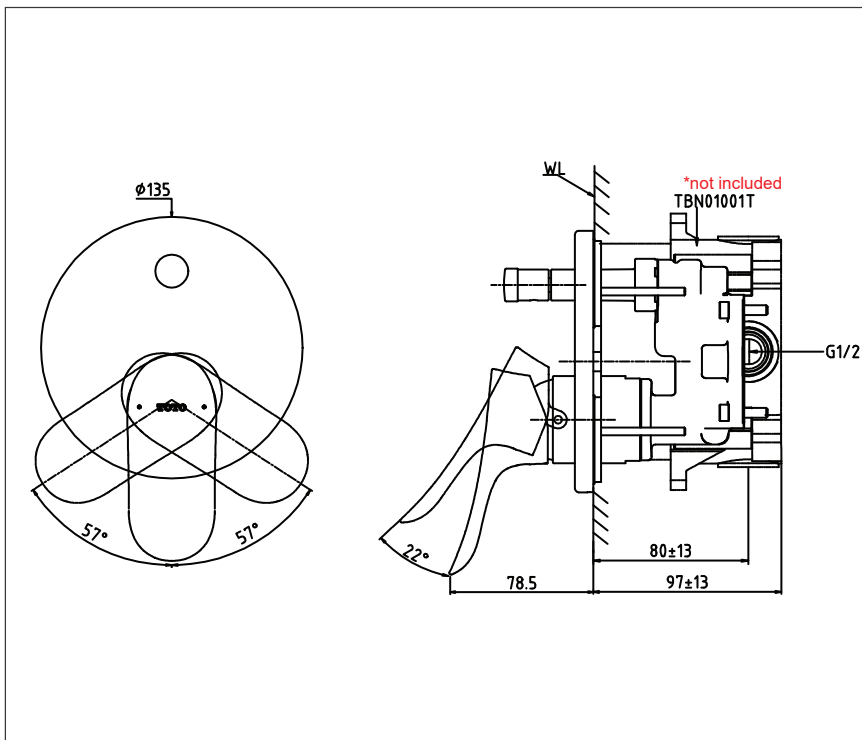

Material : Brass

Parts Description

- **TBG01304T**
Single Lever Shower Mixer with diverter

Optional Parts

- **TBN01001T**
Concealed Box
*Purchase separately

Please consult a TOTO representative for details

All rights reserved by TOTO company. Specifications and size are subject to change without notice.

G Selection Showers Concealed Box

Features

- Easy Installation
- Control plate is changeable

Specifications

Finish : Chrome

Valve : Brass

Parts Description

- **TBN01001T**
Concealed Box

Please consult a TOTO representative for details