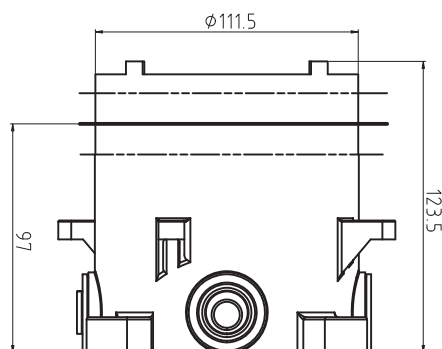

Specifications

Finish : Chrome

Valve : Brass

Parts Description

- **TBN01001T**
  Concealed Box

Please consult a TOTO representative for details