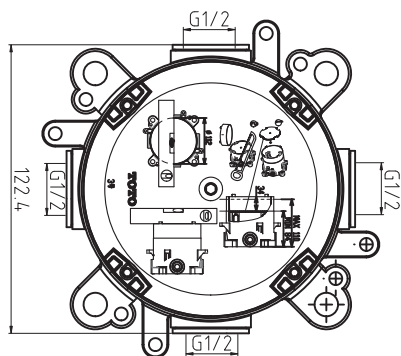

Material : Brass

Parts Description

- **TBG01304T**
Single Lever Shower Mixer with diverter

Optional Parts

- **TBN01001T**
Concealed Box
*Purchase separately

Please consult a TOTO representative for details

All rights reserved by TOTO company. Specifications and size are subject to change without notice.

G Selection Showers Concealed Box

Features

- Easy Installation
- Control plate is changeable

Specifications

Finish : Chrome

Valve : Brass

Parts Description

- **TBN01001T**
Concealed Box

Please consult a TOTO representative for details