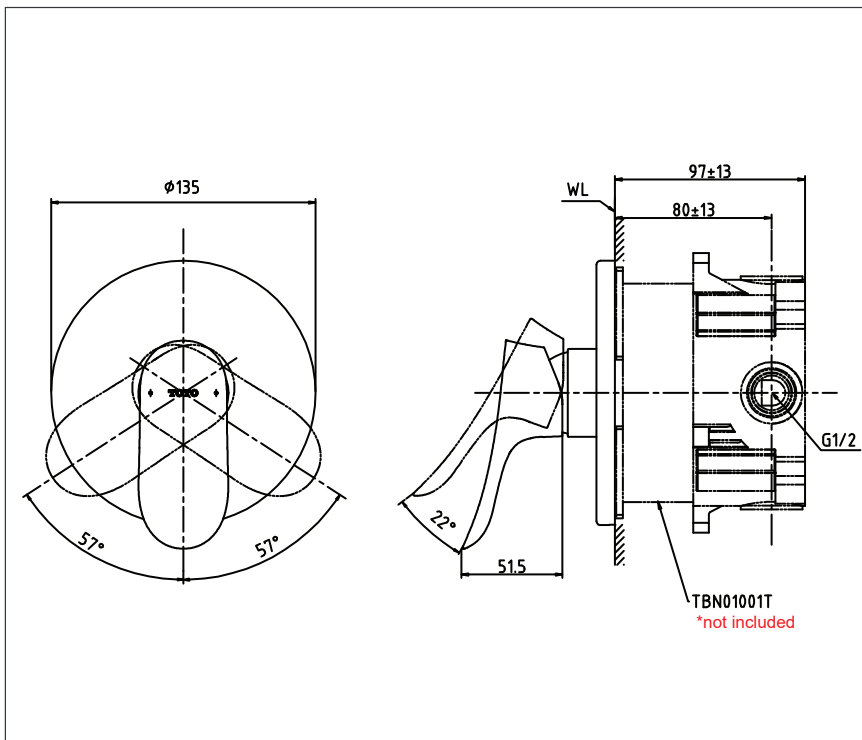

Material : Brass

Parts Description

- **TBG01303T**
Single Lever Shower Mixer

Optional Parts

- **TBN01001T**
Concealed Box
*Purchase seperately

Please consult a TOTO representative for details

TOTO (THAILAND) CO.,LTD