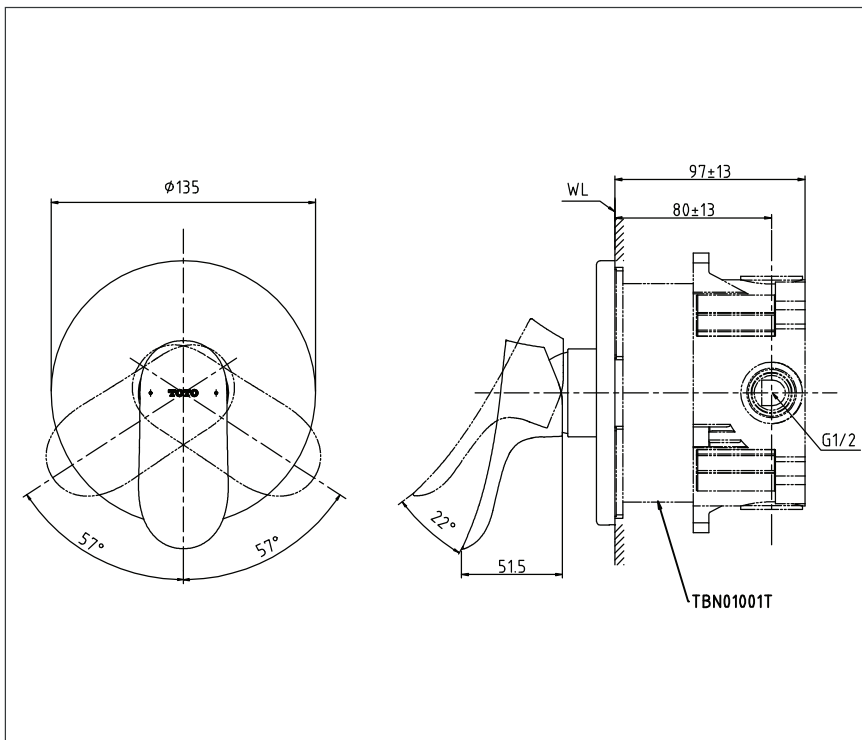

Parts Description

- **TBG01303T**
  Single Lever Shower Mixer

Optional Parts

- **TBN01001T**
  Concealed Box

Please consult a TOTO representative for details