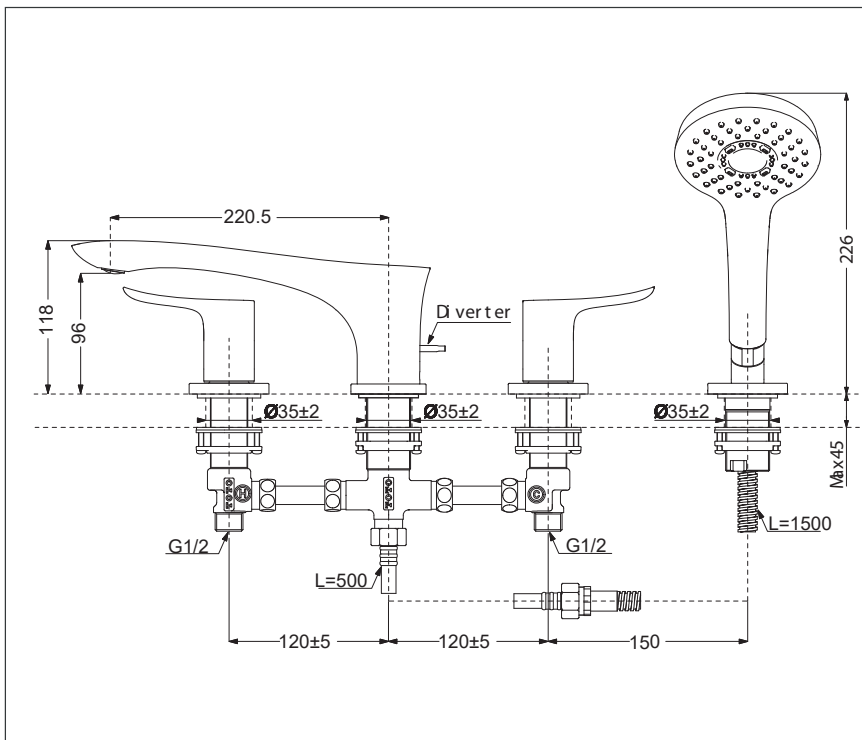

GO Series 4-hole Bath & Shower Set

Features

- Design concept is gorgeous and organic
- Safety control with heat insulating handle.
- 1 mode function hand shower (Round Shape, Comfort Wave)

Specifications

- Finish : Chrome
- Water Pressure : 0.1 ~ 1.0 Mpa
- Material : Brass (Faucet)
Plastic (Hand Shower)

Parts Description

- **TBG01202T**
4-hole Bath & Shower Set

Please consult a TOTO representative for details

All rights reserved by TOTO company. Specifications and size are subject to change without notice.

Flow Rate