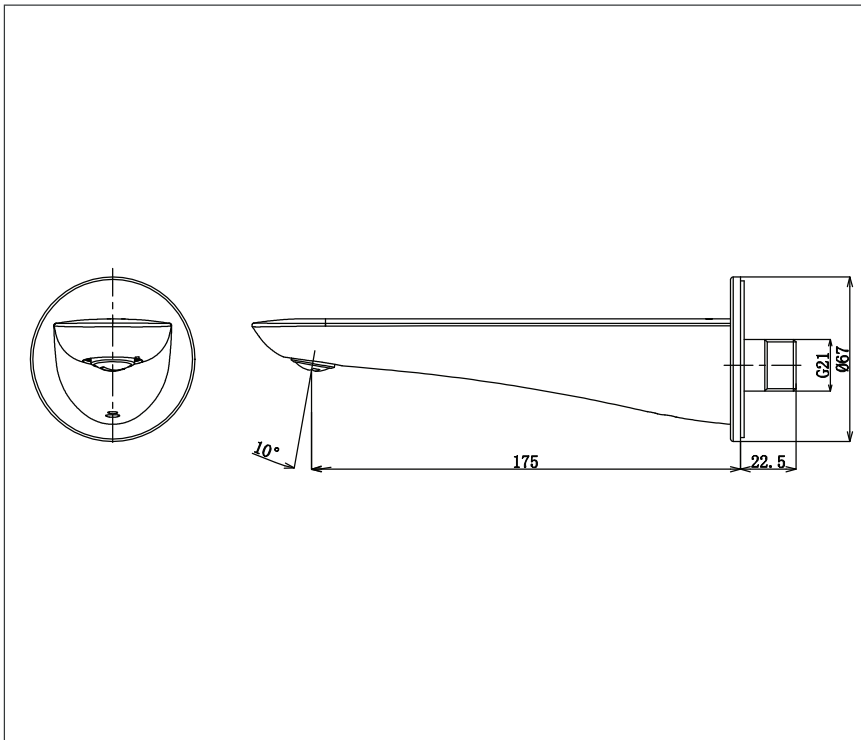

## Parts Description

- **TBG01001T**  
Bath spout

Please consult a TOTO representative for details