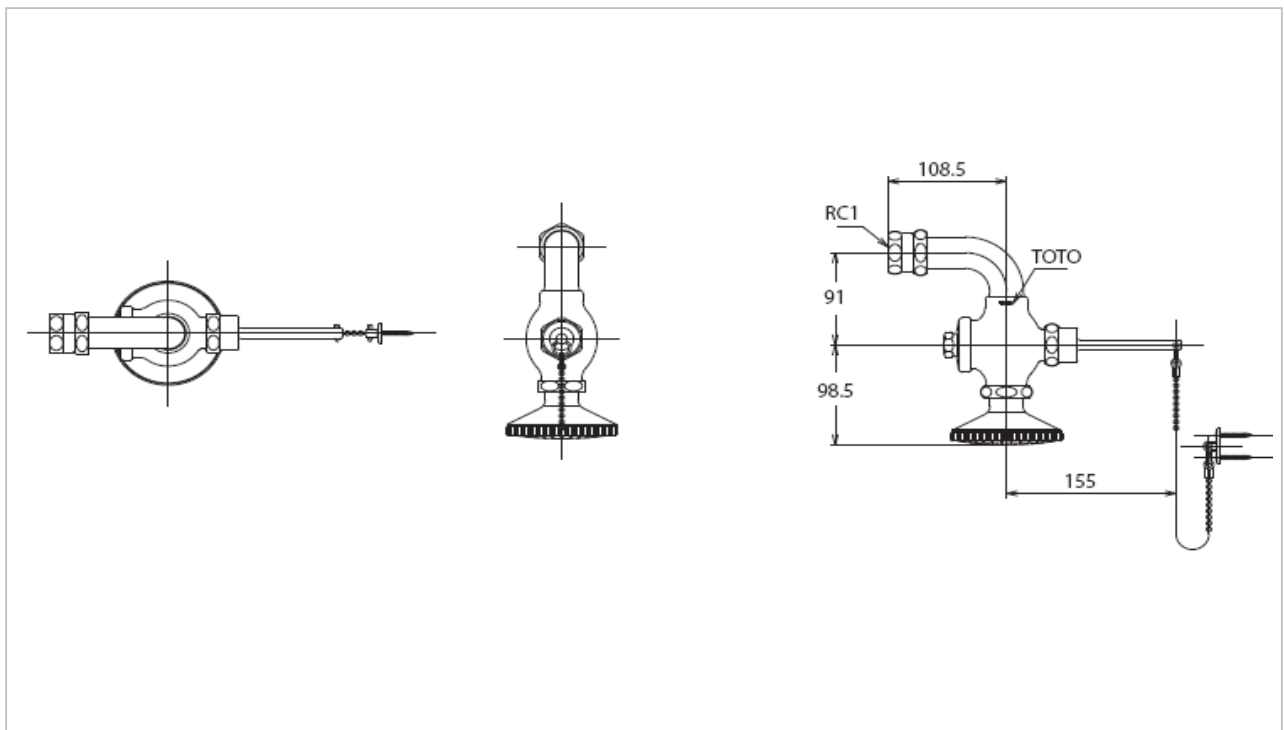

TOTO

FAUCET&SHOWER

TB18ERX

Multi-Purpose Faucet

Product Features

Fixed Shower

Suggestion Fittings & Parts

Remark : We reserve the right to change some parts for suitability.