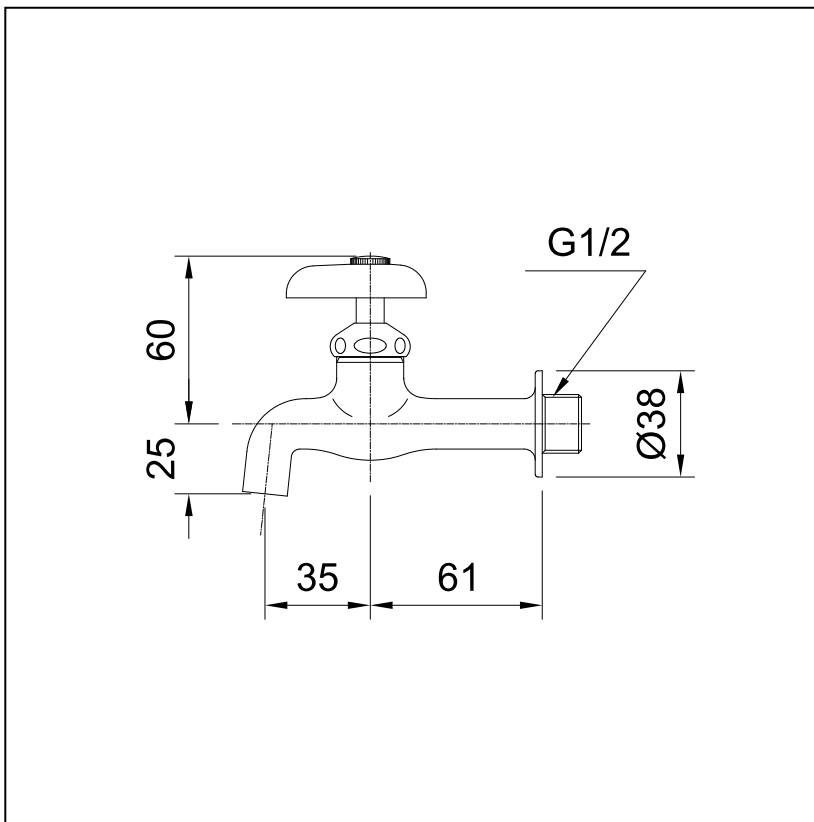

Item number: **T23B13** **OTHER FAUCETS**

Features

Specifications

Water Pressure : 0.05MPa -0.75MPa
 Hole : 1 Hole
 Finish : Nickel Chrome
 Material : Brass
 Flow Rate/ : >12L/min @0.1MPa.
 Water usage

Parts description

- **T23B13**
Sink Tap

Drawing:

Remarks:

Please result TOTO sales representative for detail.