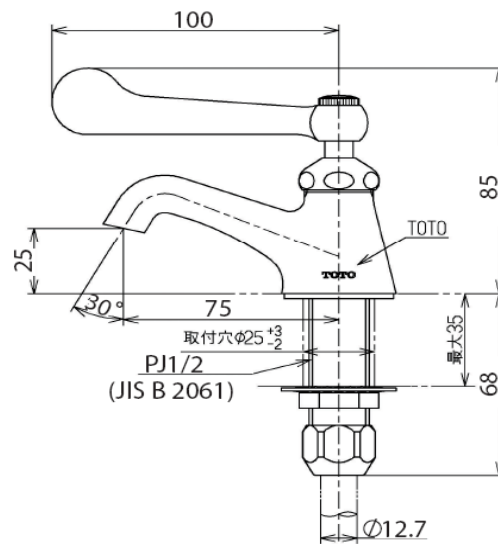

**TOTO**

**FAUCET&SHOWER**

**T205QC**

*Multi-Purpose Faucet*

**Product Features**

Long Lever Counter Faucet

**Suggestion Fittings & Parts**

Remark : We reserve the right to change some parts for suitability.