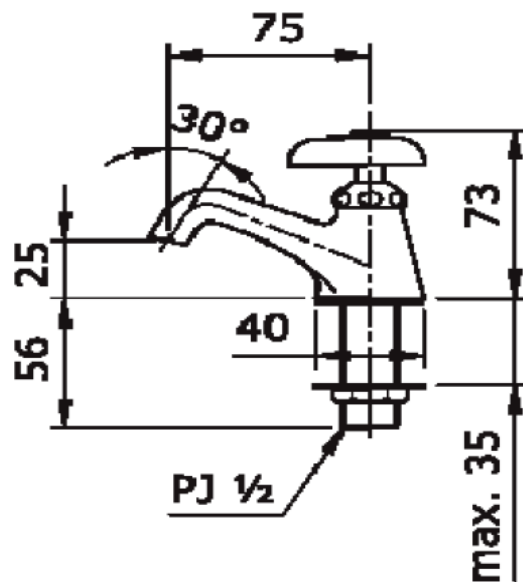

TOTO

FAUCET&SHOWER

T205

Single Faucet

Product Features

Suggestion Fittings & Parts

Remark : We reserve the right to change some parts for suitability.

TOTO (THAILAND) CO.,LTD