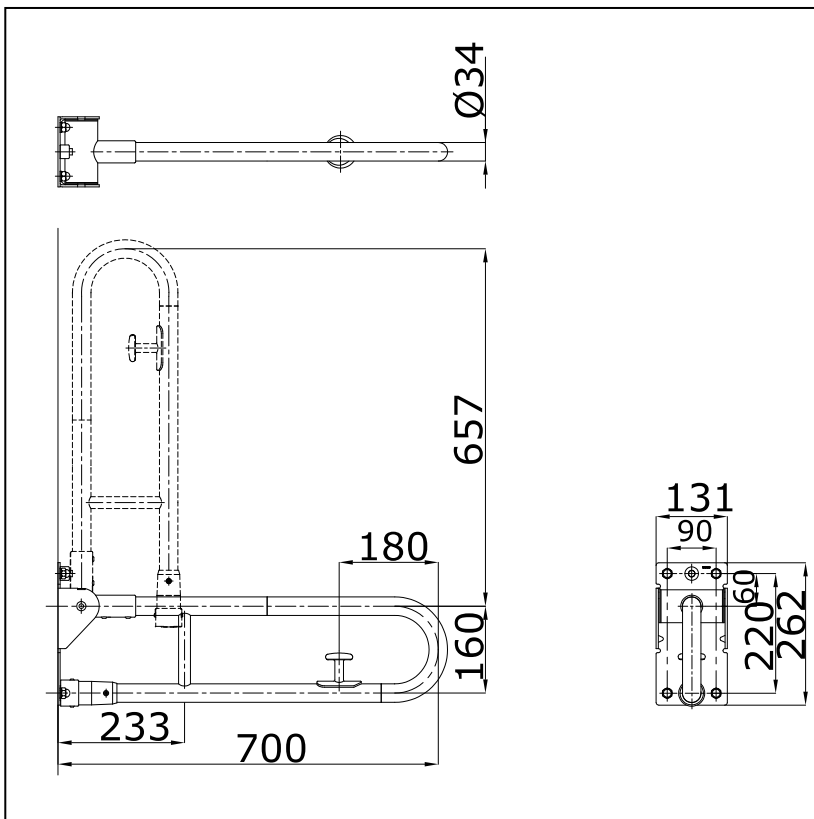

Item number: **T114HK7V2NW**

Features

-
-
-

Specifications

Finish : Nickel Chrome
 Material : Brass

Parts description

- **T114HK7V2NW**

Flip Up Type Handrail

(Length : 700 mm, Ø34 mm)

Drawing:

Remarks:

Please result TOTO sales representative for detail.