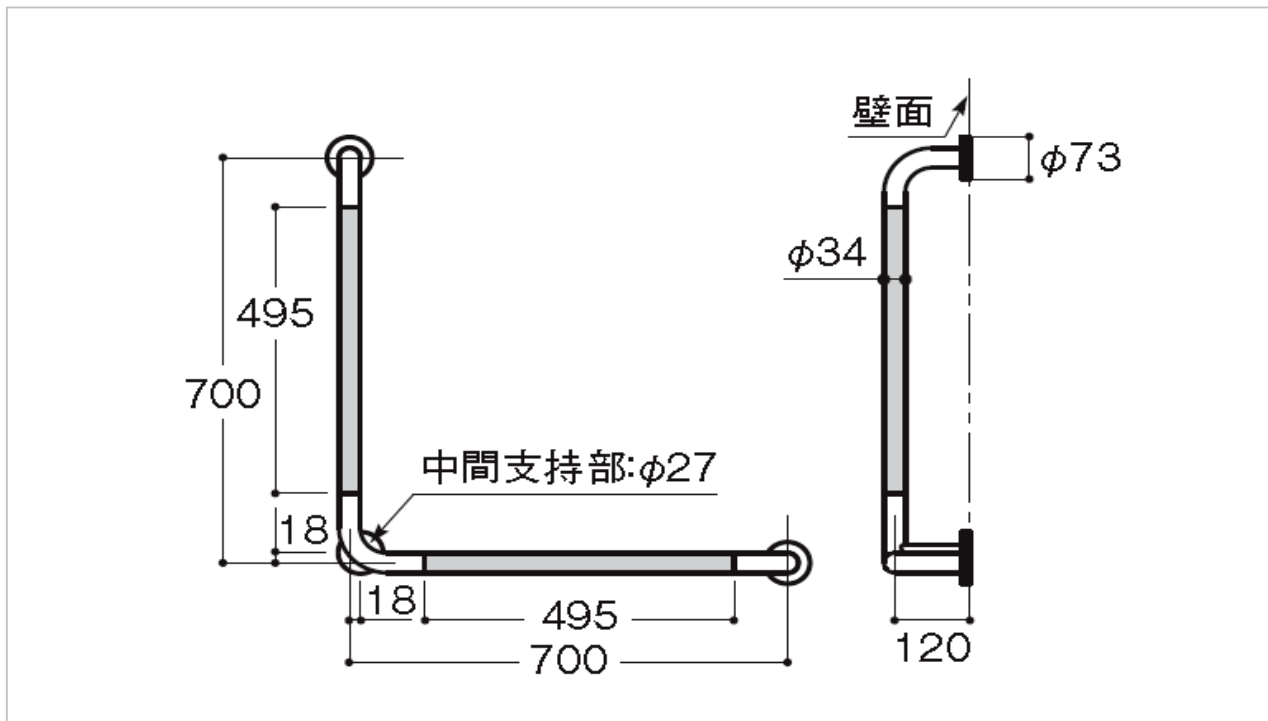

TOTO

BATHROOM ACCESSORY

T114CL10

Barrier Free

Product Features

Suggestion Fittings & Parts

Remark : We reserve the right to change some parts for suitability.

TOTO (THAILAND) CO.,LTD