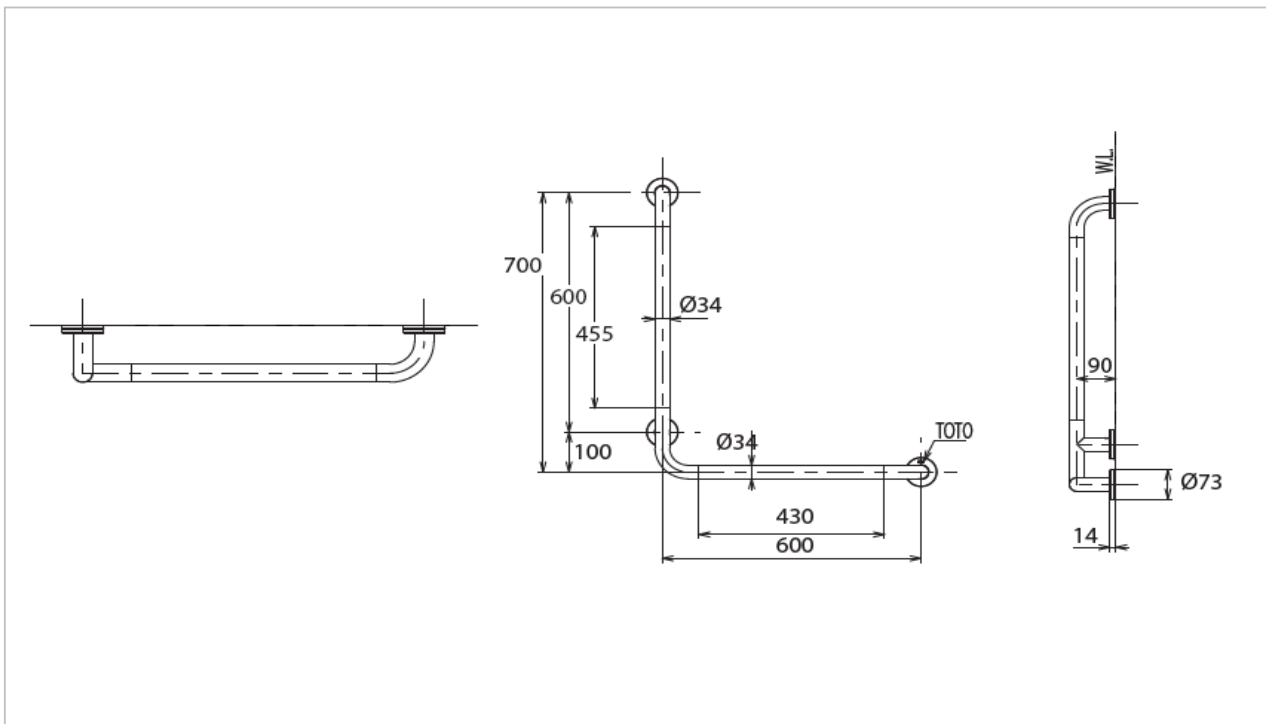

TOTO

BATHROOM ACCESSORY

T114CL

Barrier Free

Product Features

Multi-Purpose Handrail L-Shape
Size : 700x500 mm

Suggestion Fittings & Parts

Remark : We reserve the right to change some parts for suitability.