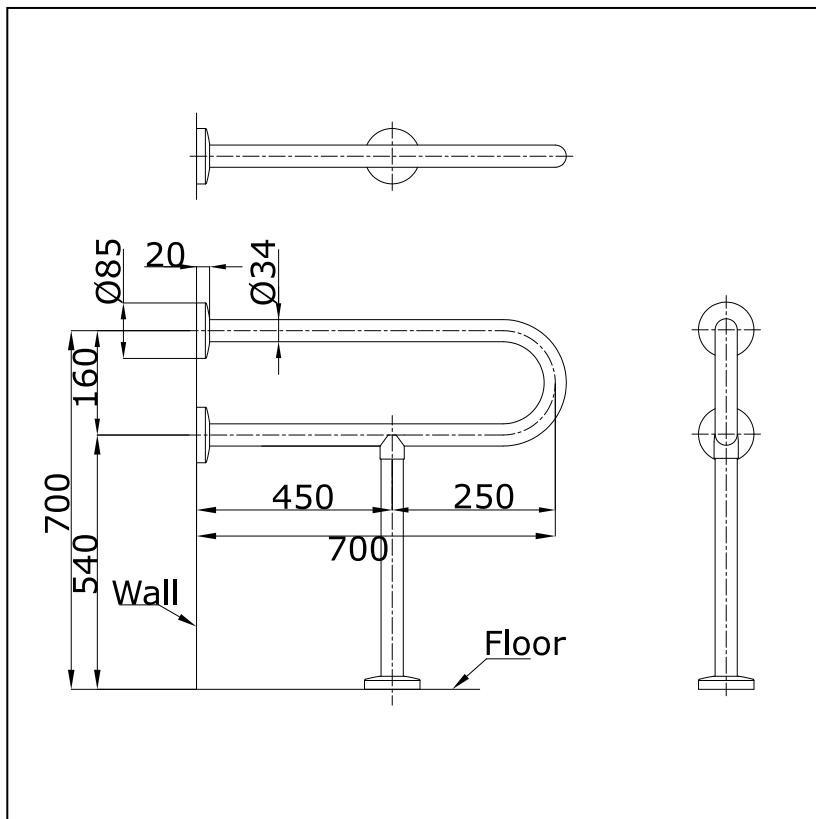

Item number: **T113BP2**

Features

-
-
-

Specifications

Finish : Nickel Chrome
Material : Brass

Parts description

● T113BP2

Handrail for Lavatory
(Length : 700 mm, Ø34 mm)

Drawing:

Remarks:

Please result TOTO sales representative for detail.