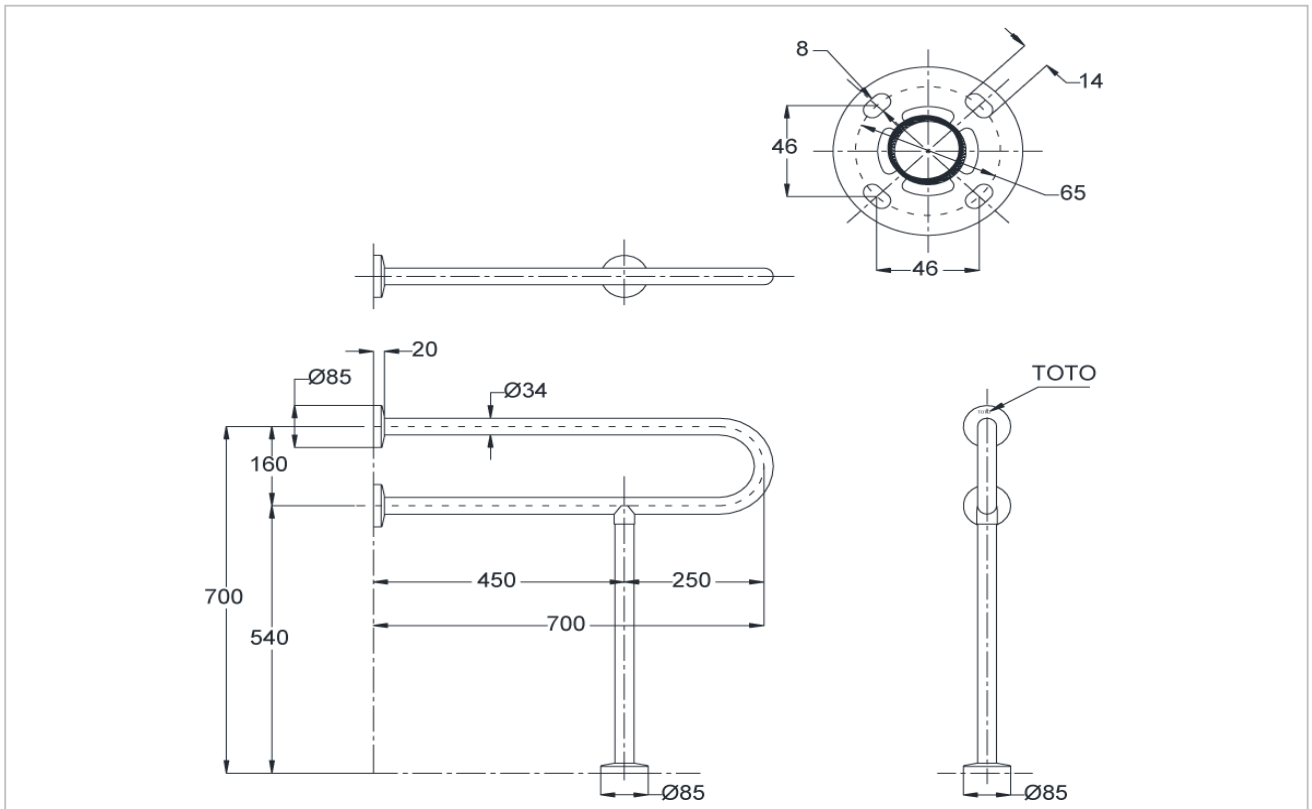

HANDRAIL

Product Features

T113BP1

Handrail for Lavatory
 Length : 550 mm, Ø 34 mm

T113BP2

Handrail for Lavatory
 Length : 700 mm, Ø 34 mm

T113BP3

Handrail for Lavatory
 Length : 800 mm, Ø 34 mm