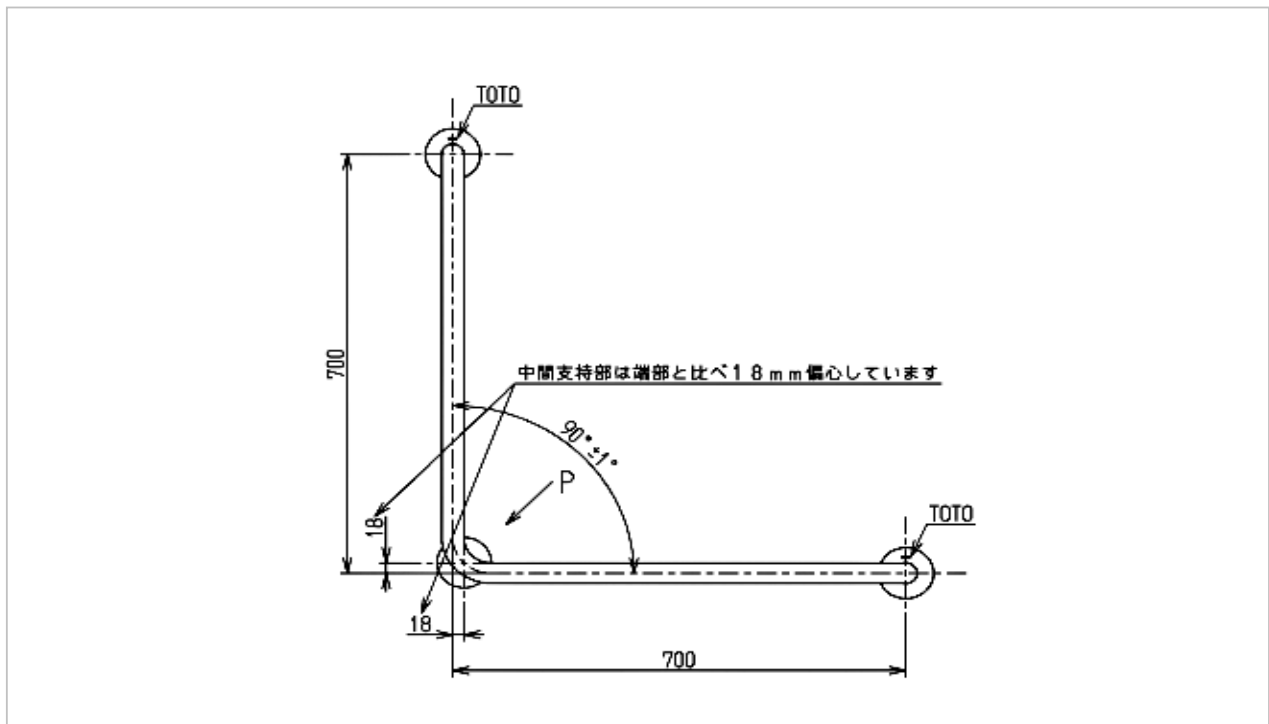

Grab Bar

Product Features

L-Shape Grab Bar

Suggestion Fittings & Parts

TOTO (THAILAND) CO.,LTD

Bangkok Office : 598 Q House Ploenjit Building., G floor., Ploenchit Rd.,Lumpini, Pathumwan, Bangkok. 10330 Thailand