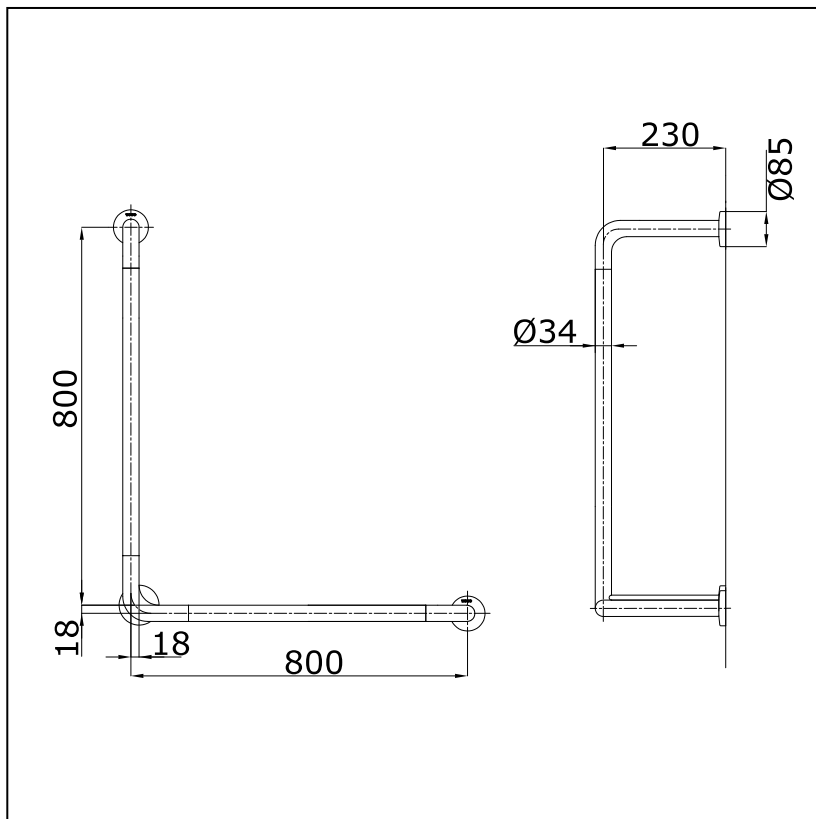

Drawing:

Remarks:

Please result TOTO sales representative for detail.