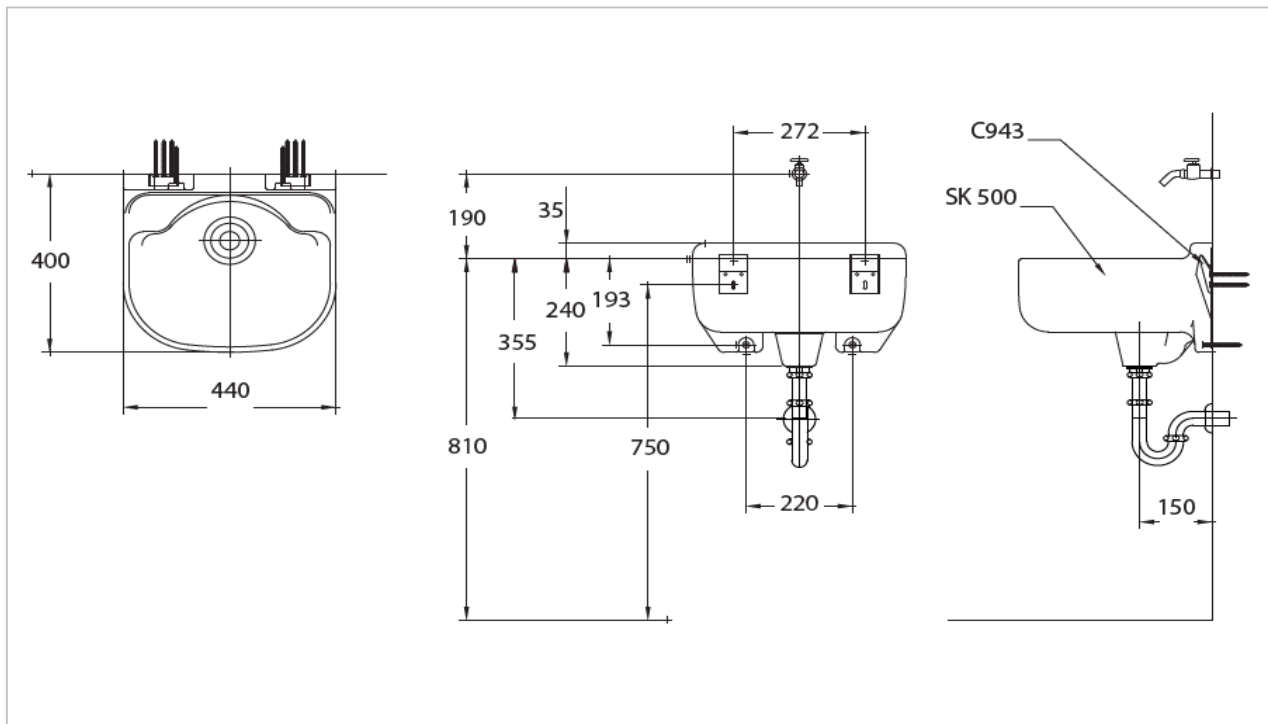

TOTO

LAVATORY

SK500

Service Sink

Product Features

Size : 440x400 mm
Suggestion Fittings :
TS112B9, TS102B1, TS112B14
Shank Faucet

TS300
Plug & Waste

TS303A
P-Trap (240 mm.)