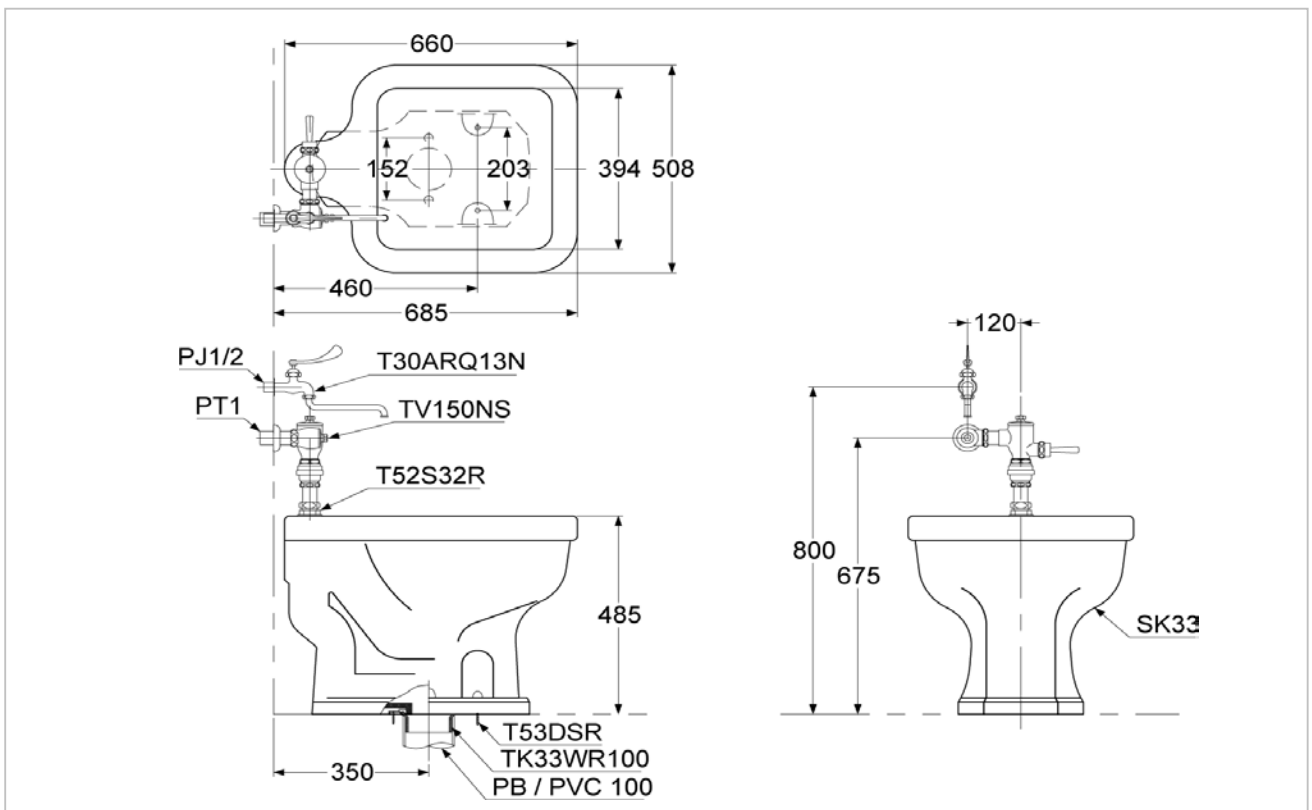

Service Sink

Product Features

Service Sink

Size : 510W x 680D mm

Suggestion Fittings & Parts

Remark : We reserve the right to change some parts for suitability.