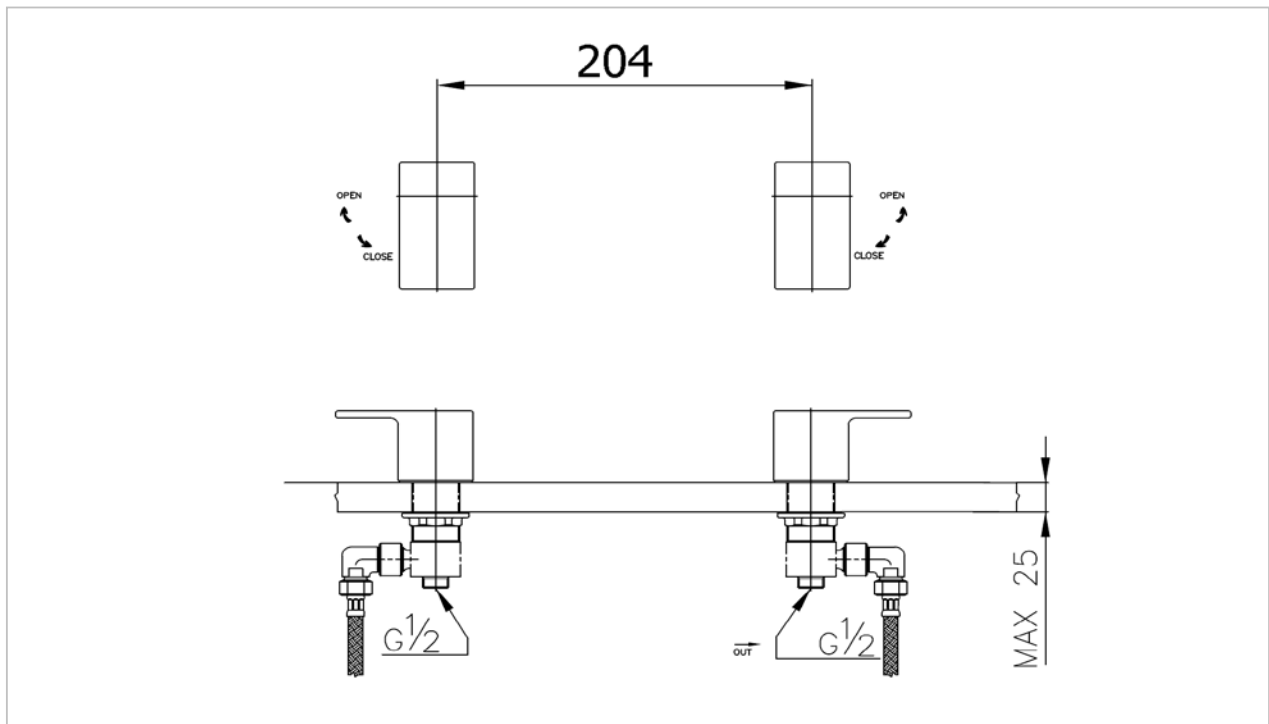

TOTO

FAUCET&SHOWER

SA31187W

"Eureka" Bath Filler Handle

Product Features

Handle Set (Hot&Cold) for Bath Filler

Suggestion Fittings & Parts

Remark : We reserve the right to change some parts for suitability.