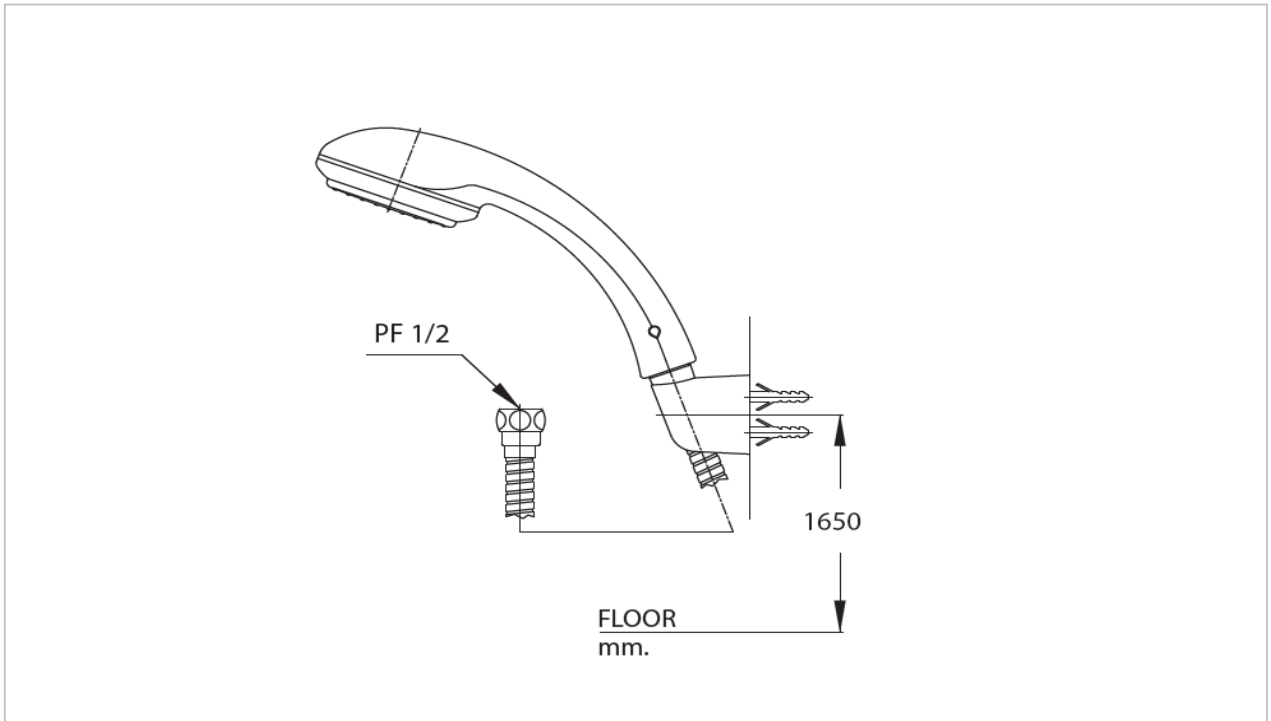

TOTO

FAUCET&SHOWER

S903(HM)

Hand Shower

Product Features

Suggestion Fittings & Parts

Remark : We reserve the right to change some parts for suitability.

TOTO (THAILAND) CO.,LTD