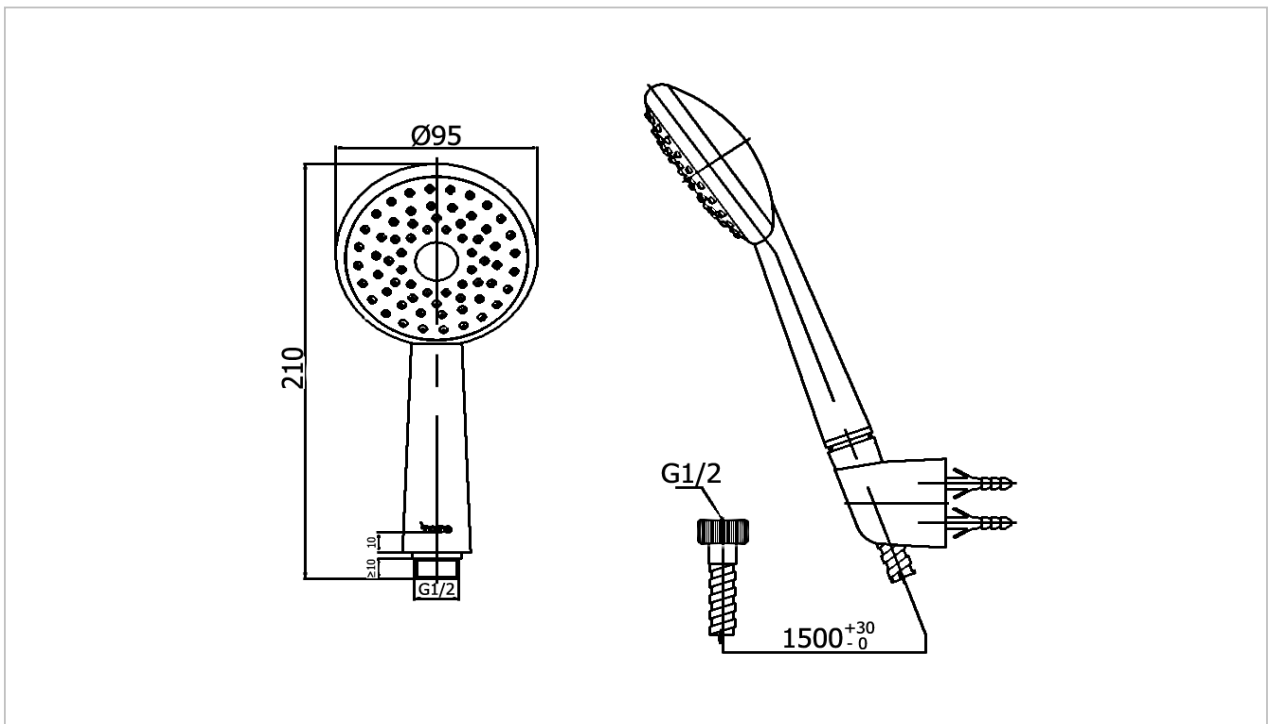

TOTO

FAUCET&SHOWER

S69(HM)

Hand Shower

Product Features

Suggestion Fittings & Parts

Remark : We reserve the right to change some parts for suitability.

TOTO (THAILAND) CO.,LTD