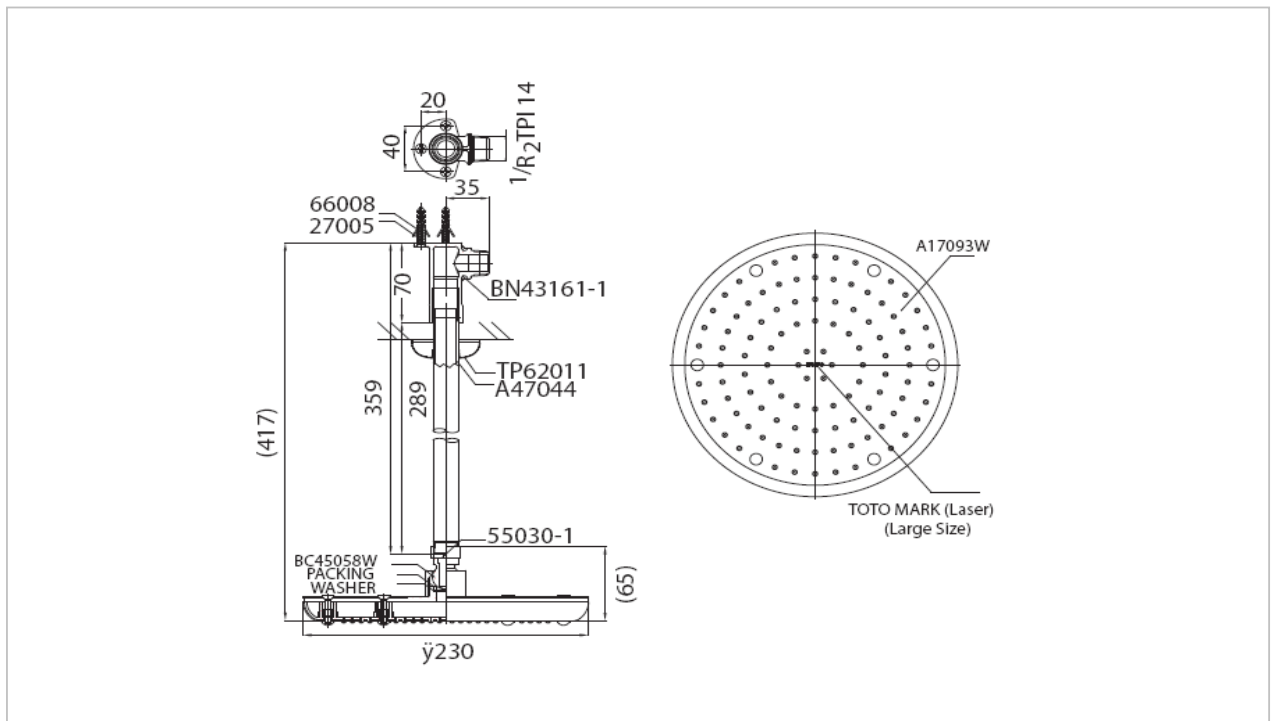

## Fixed Shower

### Product Features

Ceiling Type Fixed Shower  
Water Pressure: 1-2 bar (0.1 - 0.2 Mpa)