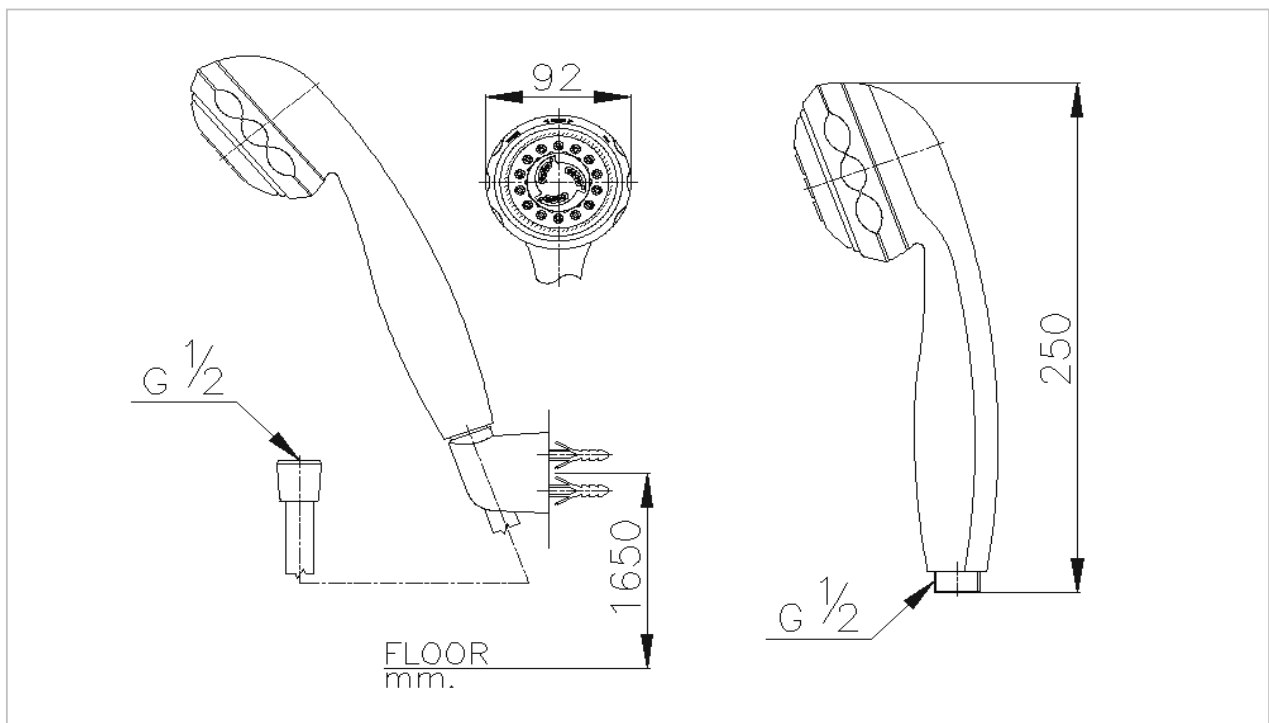

TOTO

FAUCET&SHOWER

S65(HM)

Hand Shower

Product Features

Hand Shower (3 Function)

Suggestion Fittings & Parts

Remark : We reserve the right to change some parts for suitability.