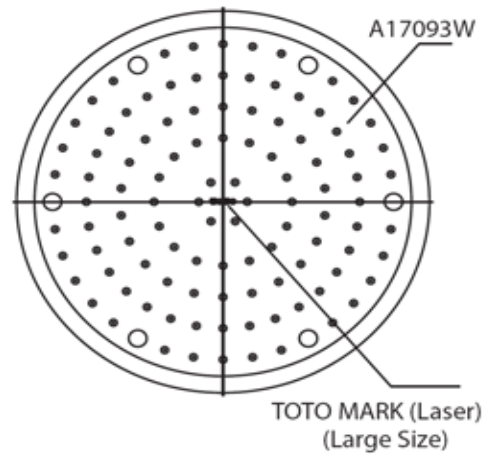

**TOTO**

**FAUCET&SHOWER**

**S64V**

*Fixed Shower Head*

Product Features

Suggestion Fittings & Parts

Remark : We reserve the right to change some parts for suitability.

TOTO (THAILAND) CO.,LTD