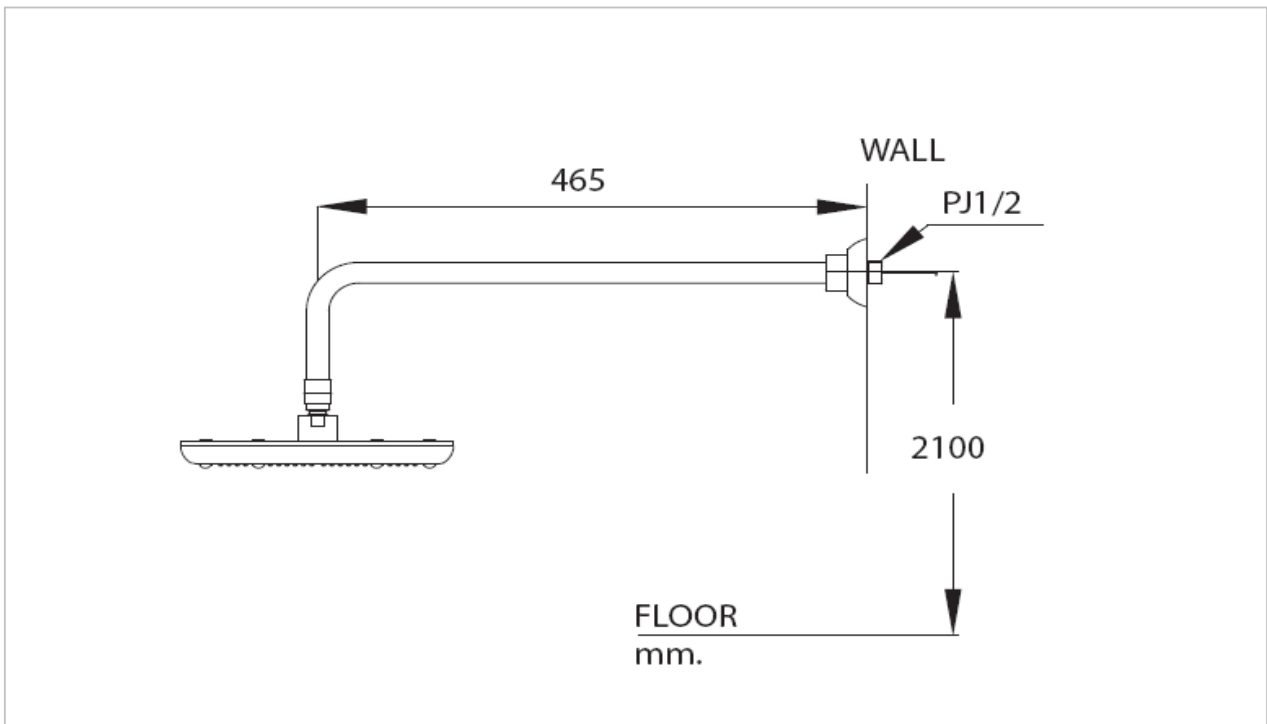

Fixed Shower

Product Features

Suggestion Fittings & Parts

Remark : We reserve the right to change some parts for suitability.

TOTO (THAILAND) CO.,LTD

Bangkok Office : 598 Q House Ploenjit Building., G floor., Ploenchit Rd.,Lumpini, Pathumwan, Bangkok. 10330 Thailand
Tel : +(66)2-650-9925(AUTO) Fax : +(66)2-650-9923-4
www.toto.co.th