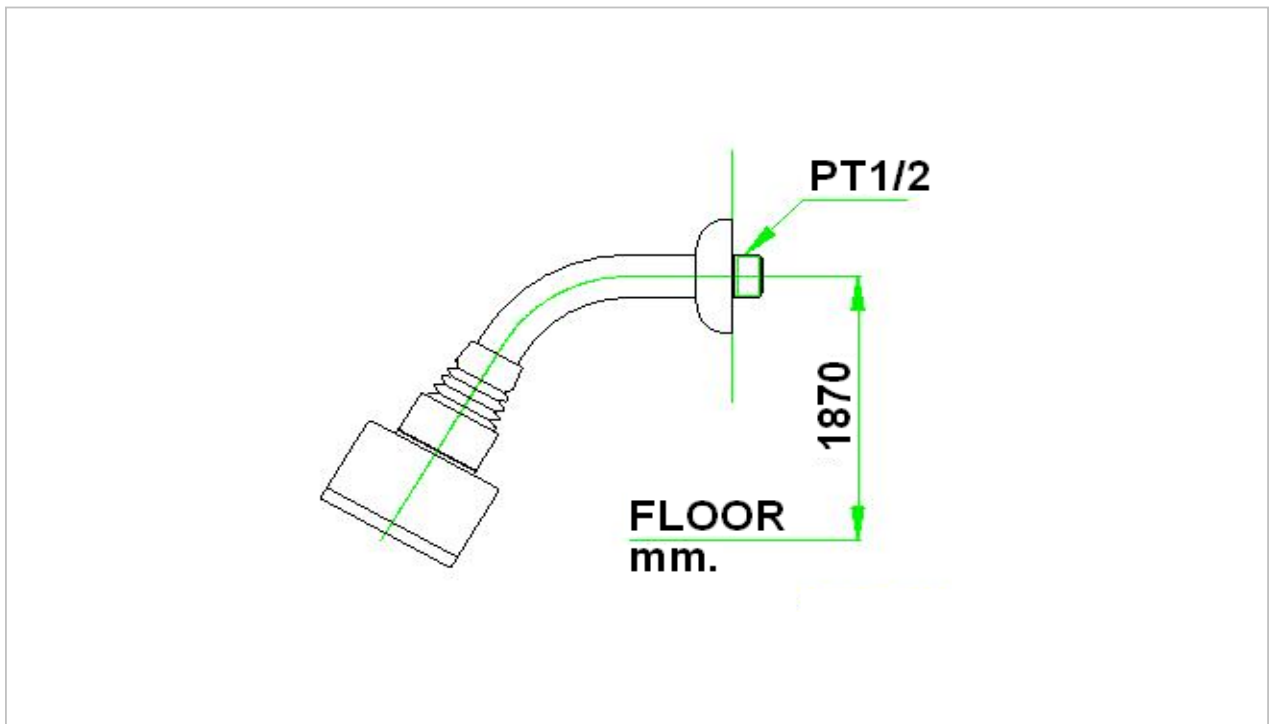

TOTO

FAUCET&SHOWER

S61

Fixed Shower

Product Features

Suggestion Fittings & Parts

Remark : We reserve the right to change some parts for suitability.

TOTO (THAILAND) CO.,LTD