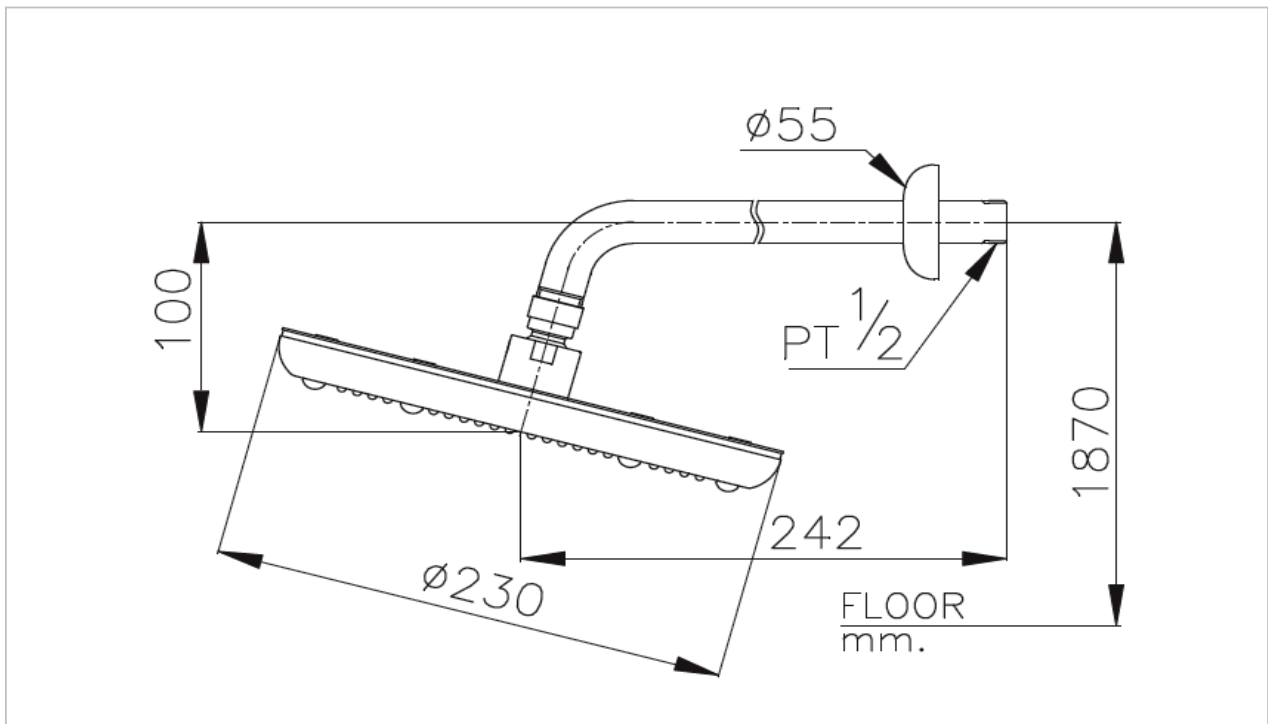

**TOTO**

**FAUCET&SHOWER**

**S59**

*Fixed Shower*

Product Features

Suggestion Fittings & Parts

Remark : We reserve the right to change some parts for suitability.

TOTO (THAILAND) CO.,LTD