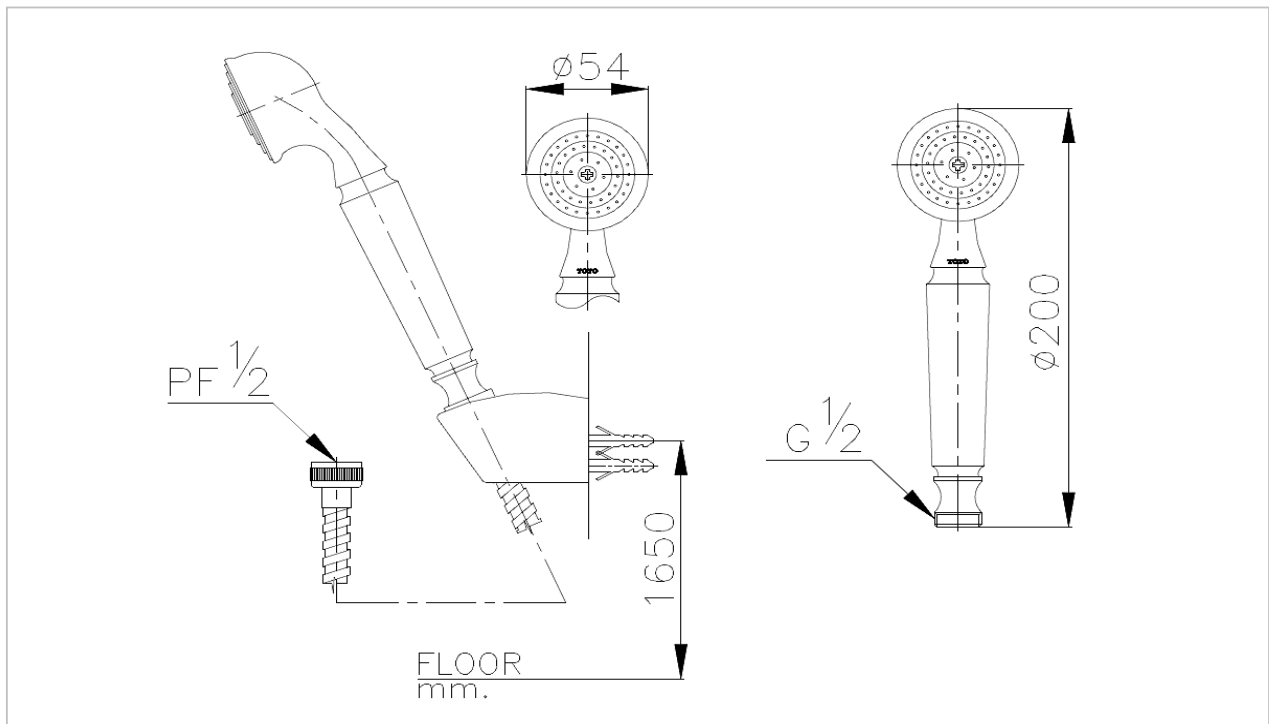

Hand Shower

Product Features

Suggestion Fittings & Parts

Remark : We reserve the right to change some parts for suitability.

TOTO (THAILAND) CO.,LTD

Bangkok Office : 598 Q House Ploenjit Building., G floor., Ploenchit Rd., Lumpini, Pathumwan, Bangkok. 10330 Thailand
Tel : +(66)2-650-9925(AUTO) Fax : +(66)2-650-9923-4
www.toto.co.th