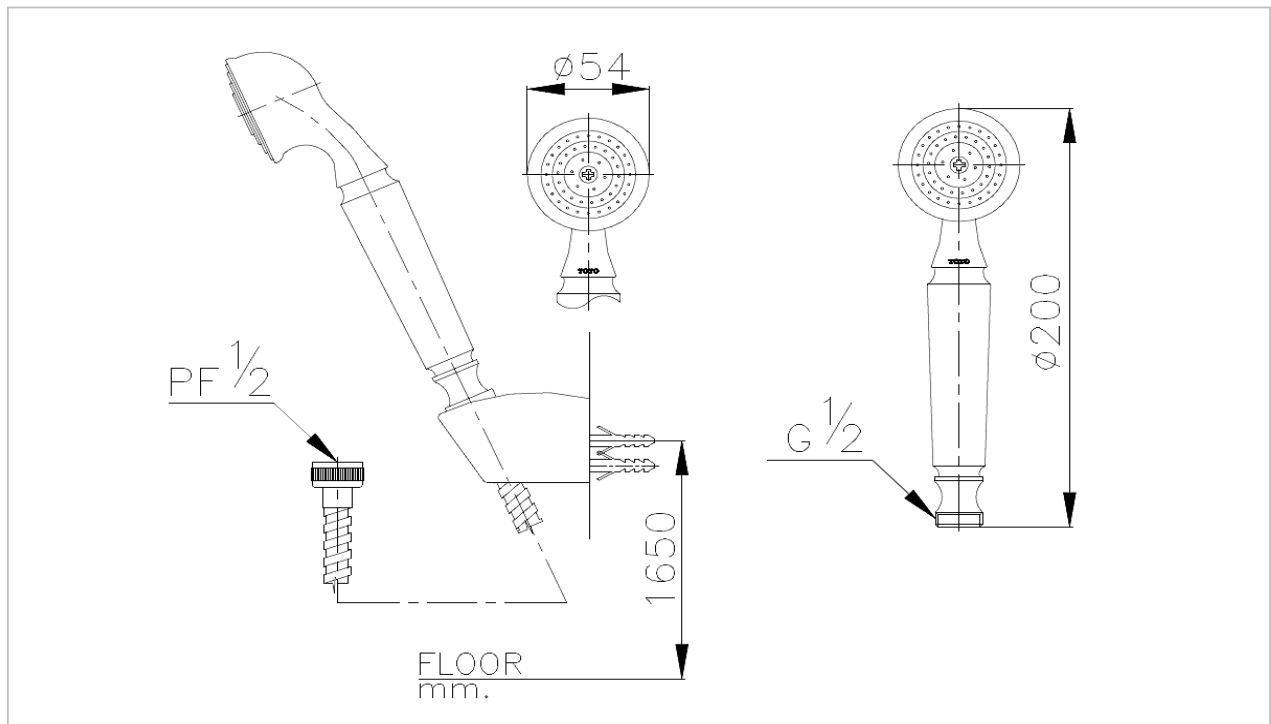

TOTO

FAUCET&SHOWER

S56(HM)

Hand Shower

Product Features

Suggestion Fittings & Parts

Remark : We reserve the right to change some parts for suitability.

TOTO (THAILAND) CO.,LTD