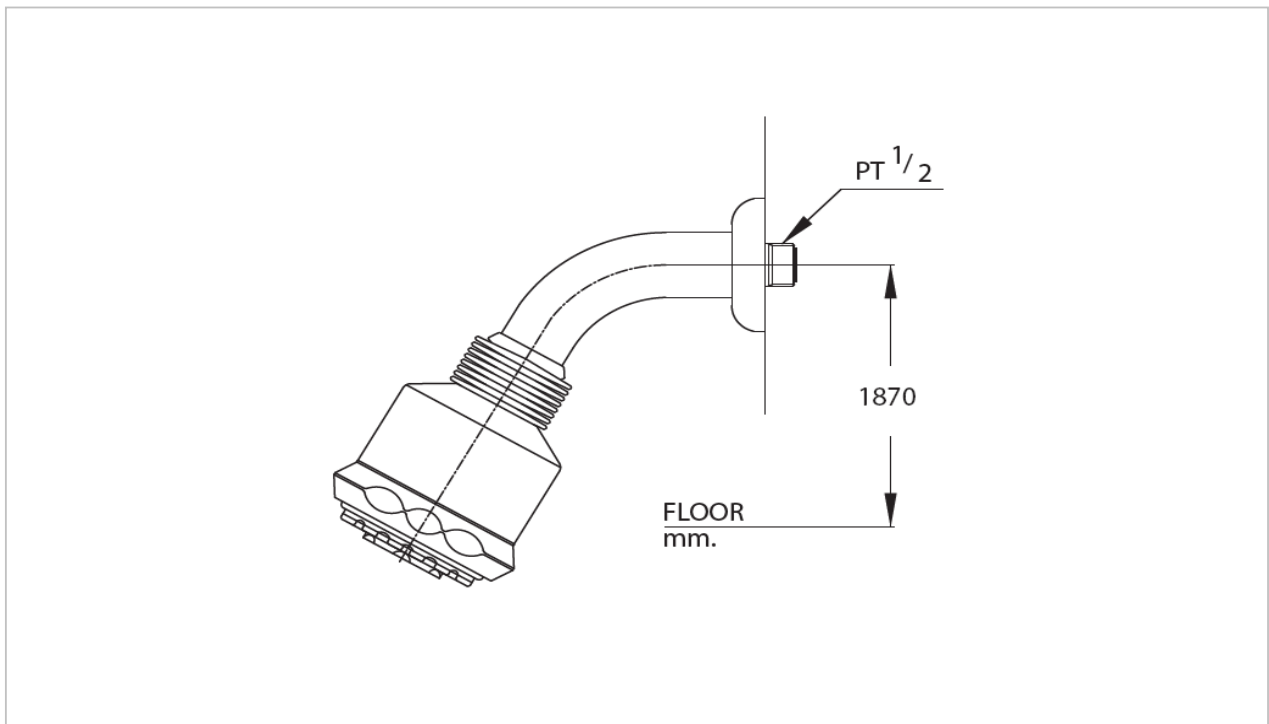

TOTO

FAUCET&SHOWER

S218(HM)

Fixed Shower

Product Features

Fixed Shower (3 Function)

Suggestion Fittings & Parts

Remark : We reserve the right to change some parts for suitability.