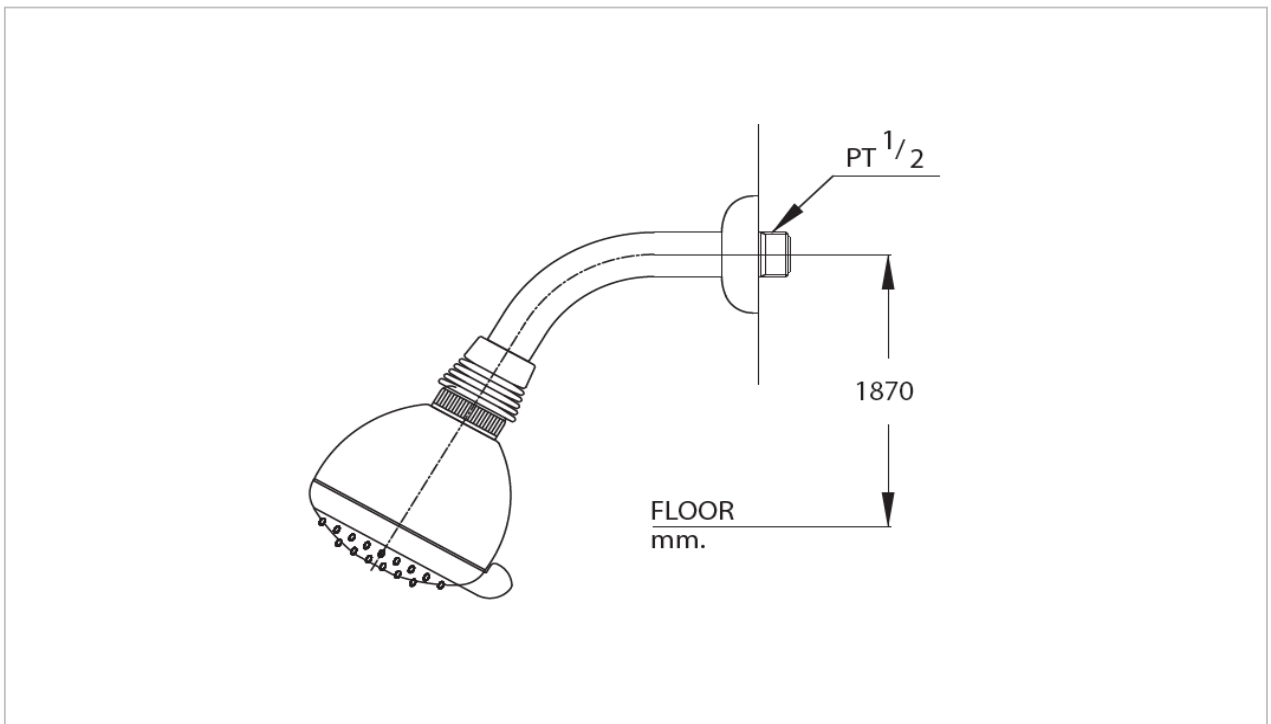

**TOTO**

**FAUCET&SHOWER**

**S216**

*Fixed Shower*

**Product Features**  
Fixed Shower (2 Function)

Suggestion Fittings & Parts

Remark : We reserve the right to change some parts for suitability.

TOTO (THAILAND) CO.,LTD