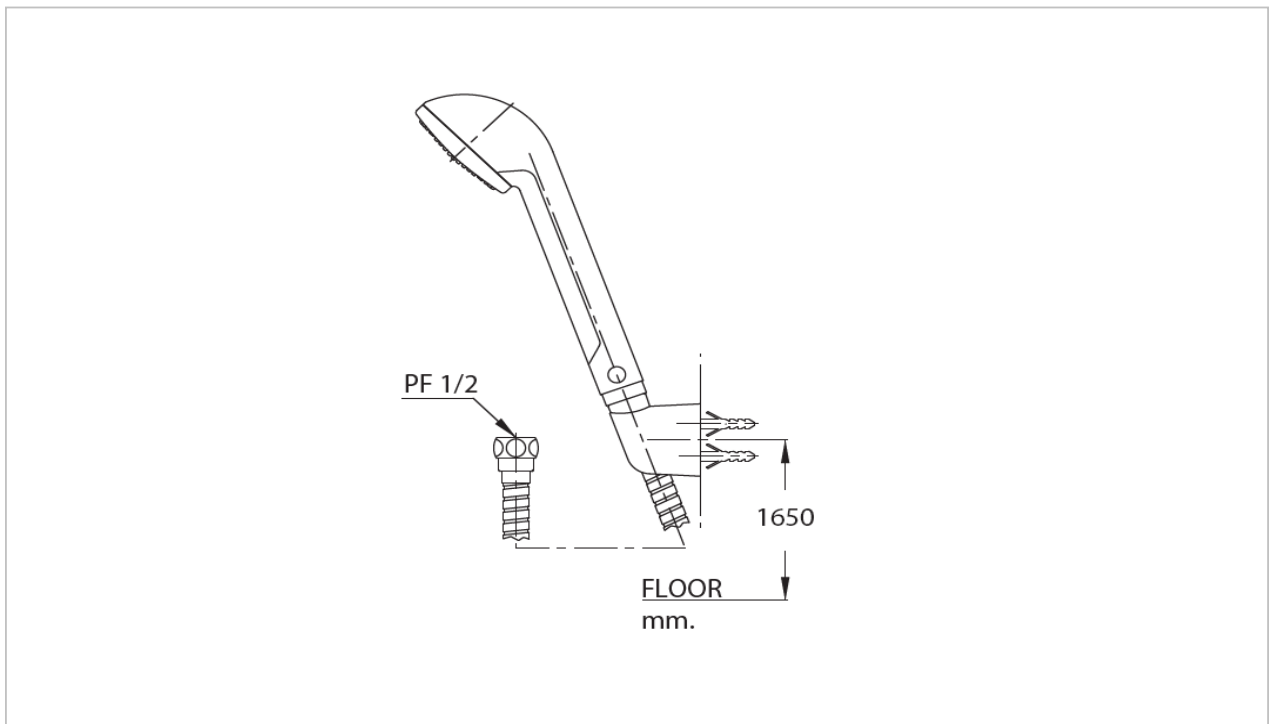

TOTO

FAUCET&SHOWER

S215K#WH,IR,EB,ER

Hand Shower

Product Features

Suggestion Fittings & Parts

Remark : We reserve the right to change some parts for suitability.

TOTO (THAILAND) CO.,LTD