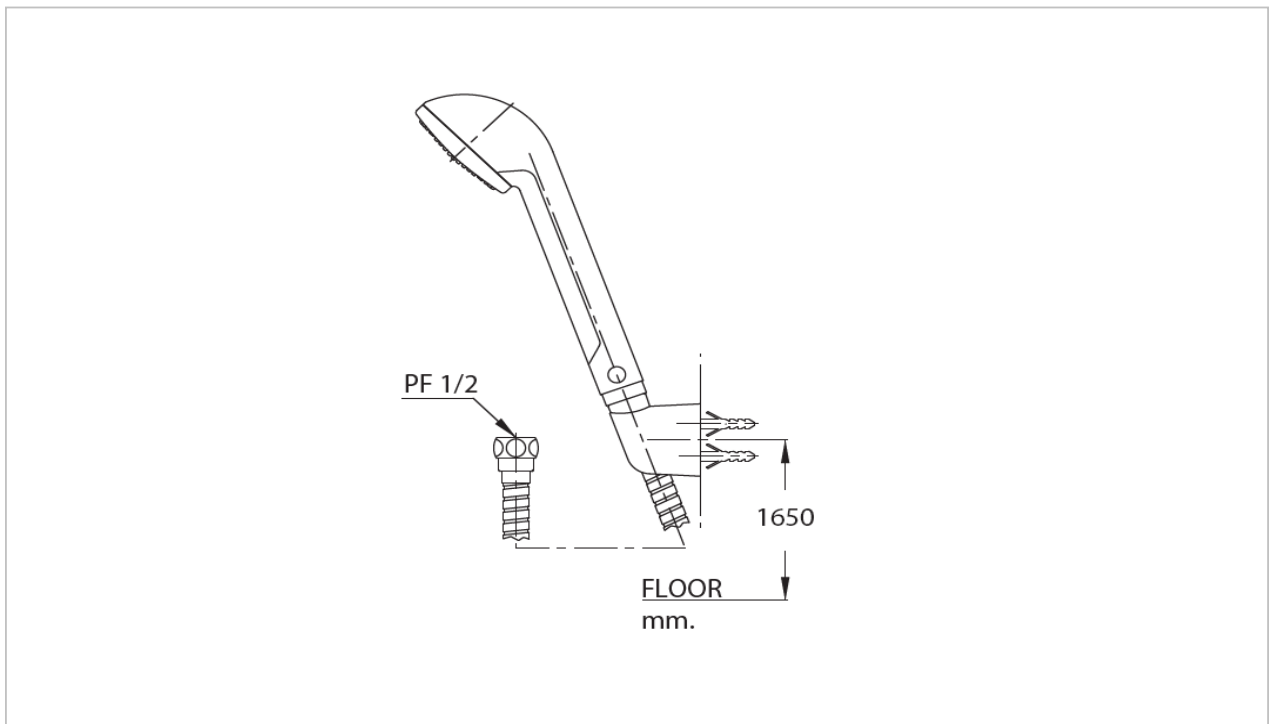

**TOTO**

**FAUCET&SHOWER**

**S215K#CR(HM)**

*Hand Shower*

Product Features

Suggestion Fittings & Parts

Remark : We reserve the right to change some parts for suitability.

TOTO (THAILAND) CO.,LTD