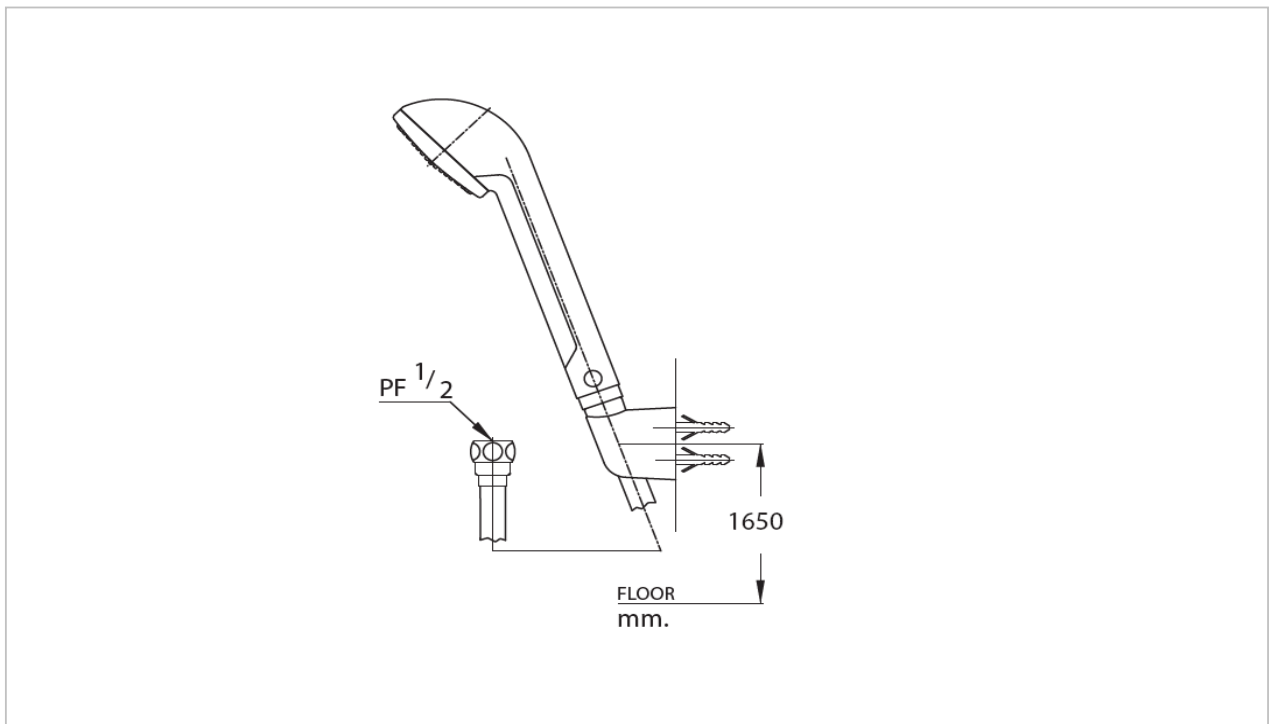

TOTO

FAUCET&SHOWER

S215#WH,IR,EB,ER

Hand Shower

Product Features

Suggestion Fittings & Parts

Remark : We reserve the right to change some parts for suitability.

TOTO (THAILAND) CO.,LTD