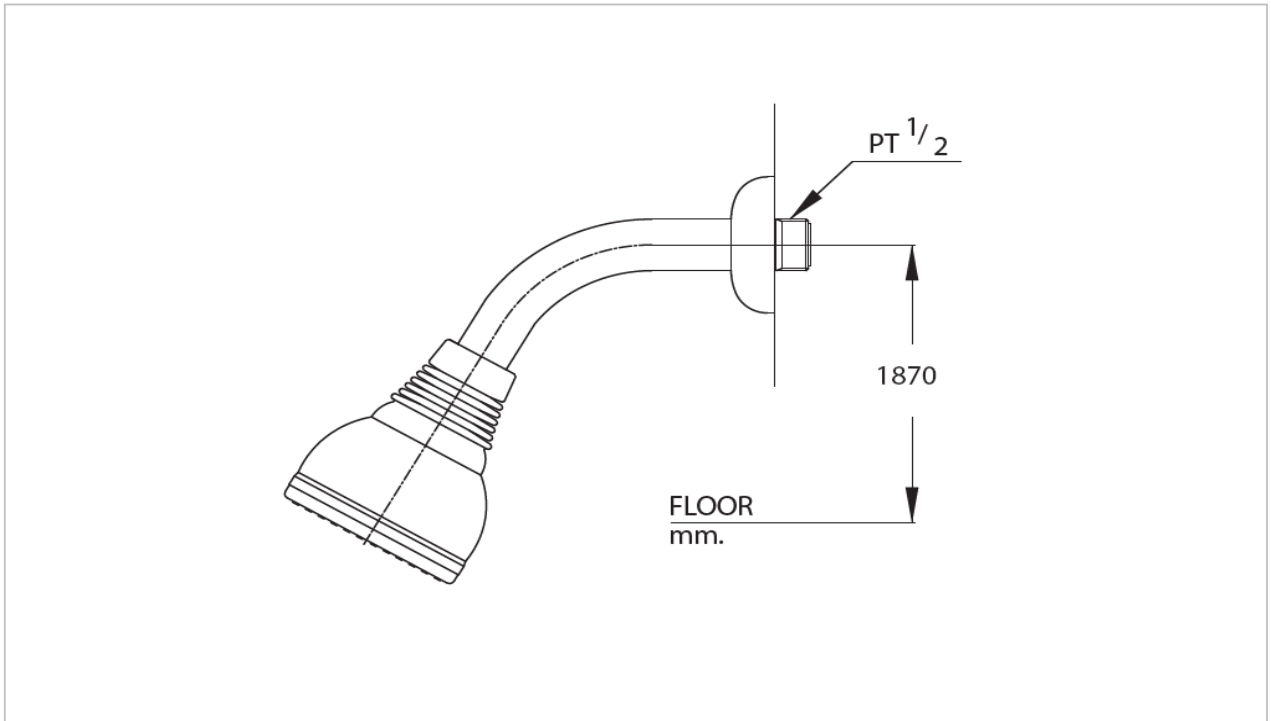

**TOTO**

**FAUCET&SHOWER**

**S214**

*Fixed Shower*

**Product Features**

Fixed Shower (1 Function)

**Suggestion Fittings & Parts**

Remark : We reserve the right to change some parts for suitability.