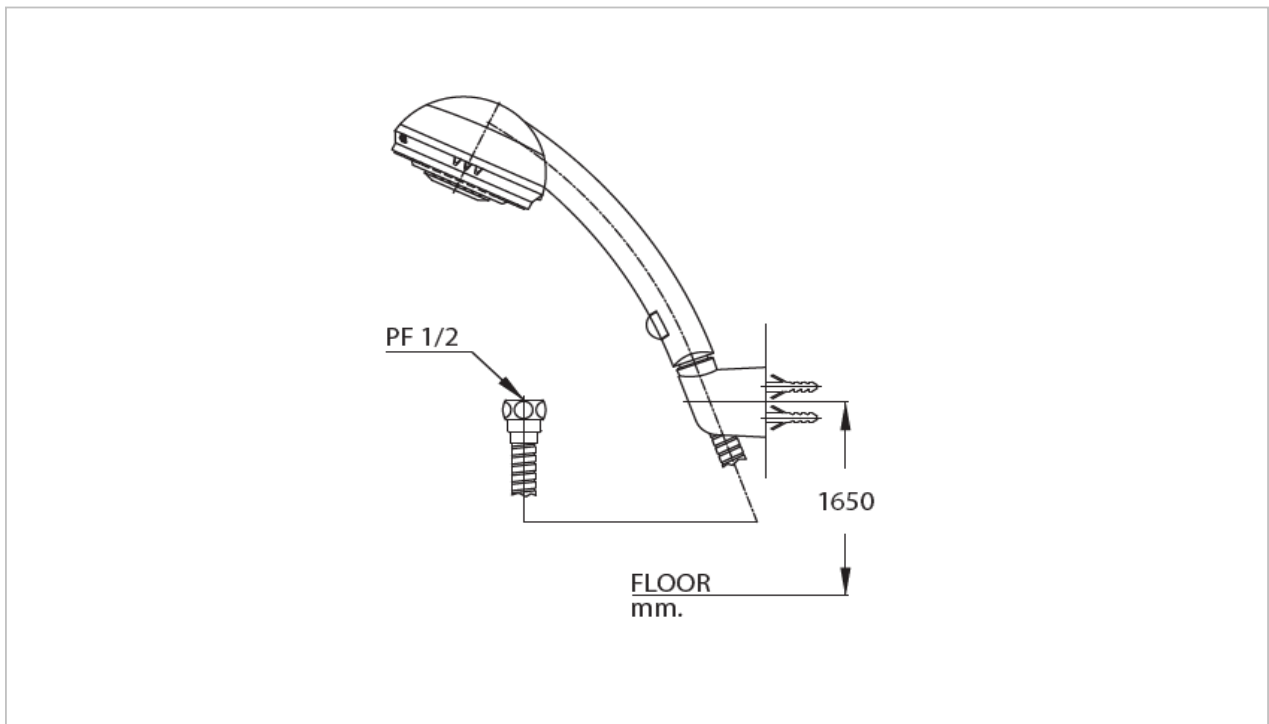

TOTO

FAUCET&SHOWER

S213

Hand Shower

Product Features

Hand Shower (3 Function)

Suggestion Fittings & Parts

Remark : We reserve the right to change some parts for suitability.