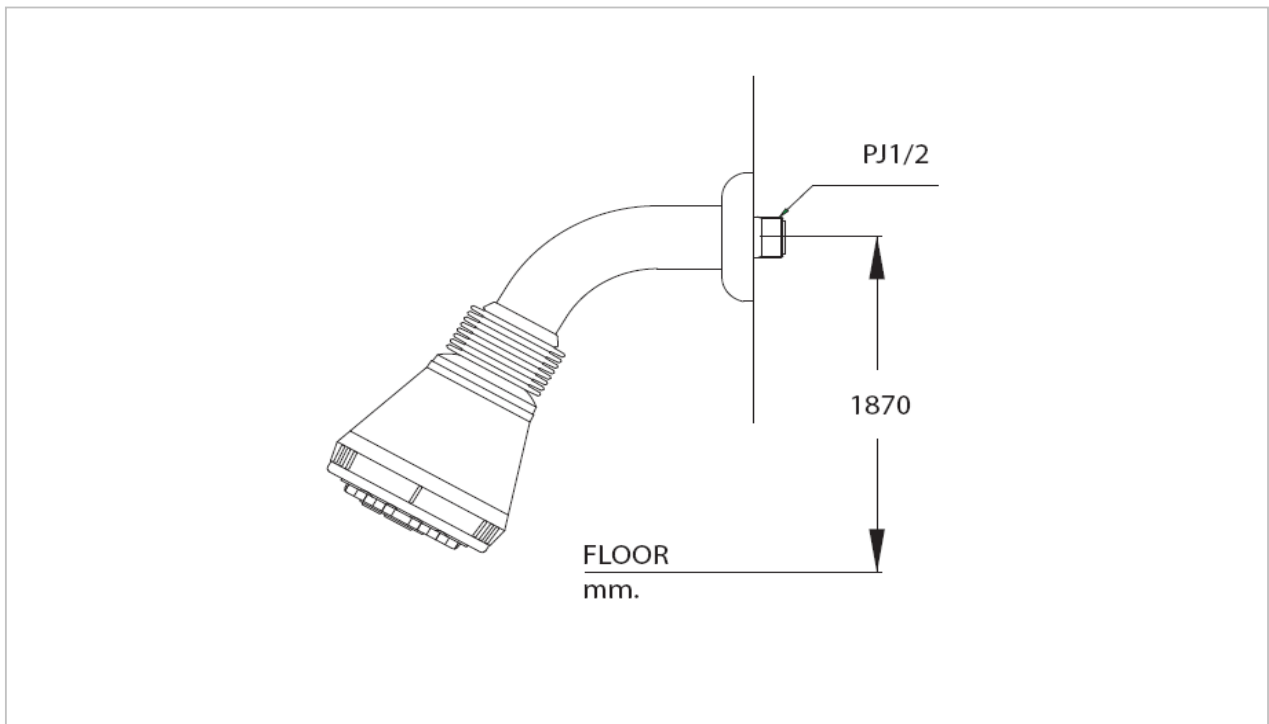

TOTO

FAUCET&SHOWER

S209

Fixed Shower

Product Features

Fixed Shower (3 Function)

Suggestion Fittings & Parts

Remark : We reserve the right to change some parts for suitability.