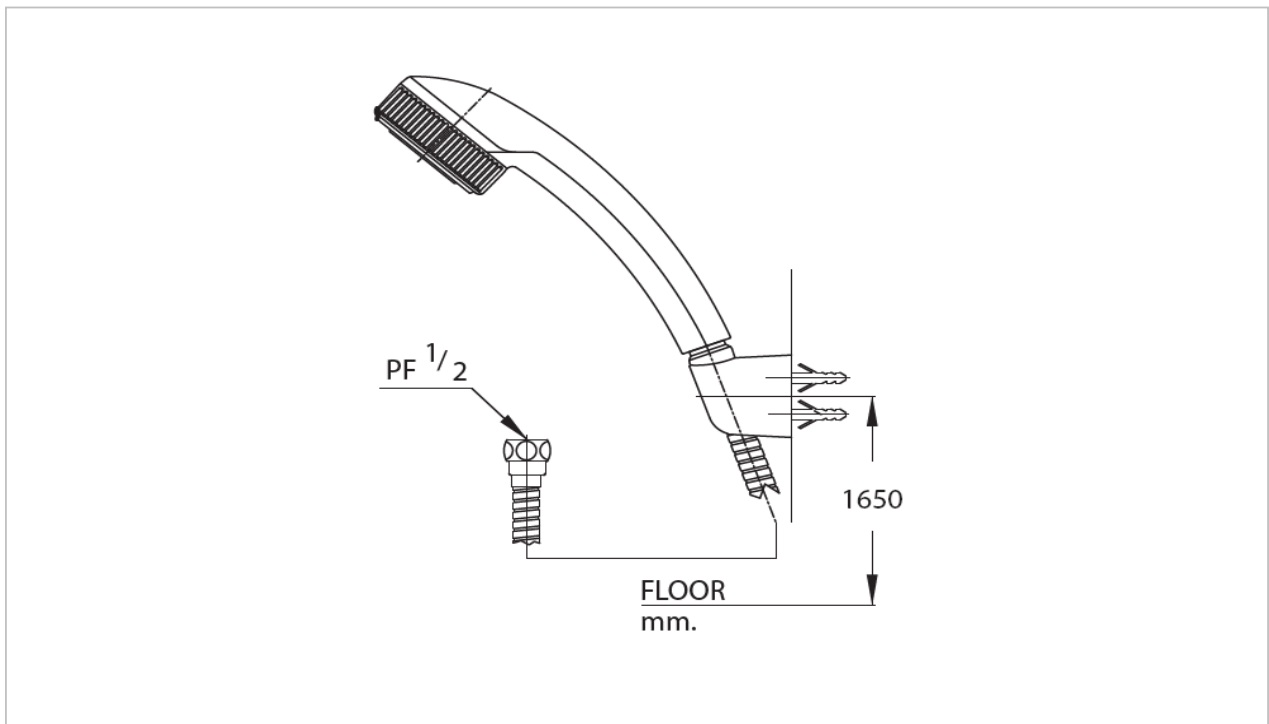

TOTO

FAUCET&SHOWER

S208

Hand Shower

Product Features

Hand Shower (2 Function)

Suggestion Fittings & Parts

Remark : We reserve the right to change some parts for suitability.