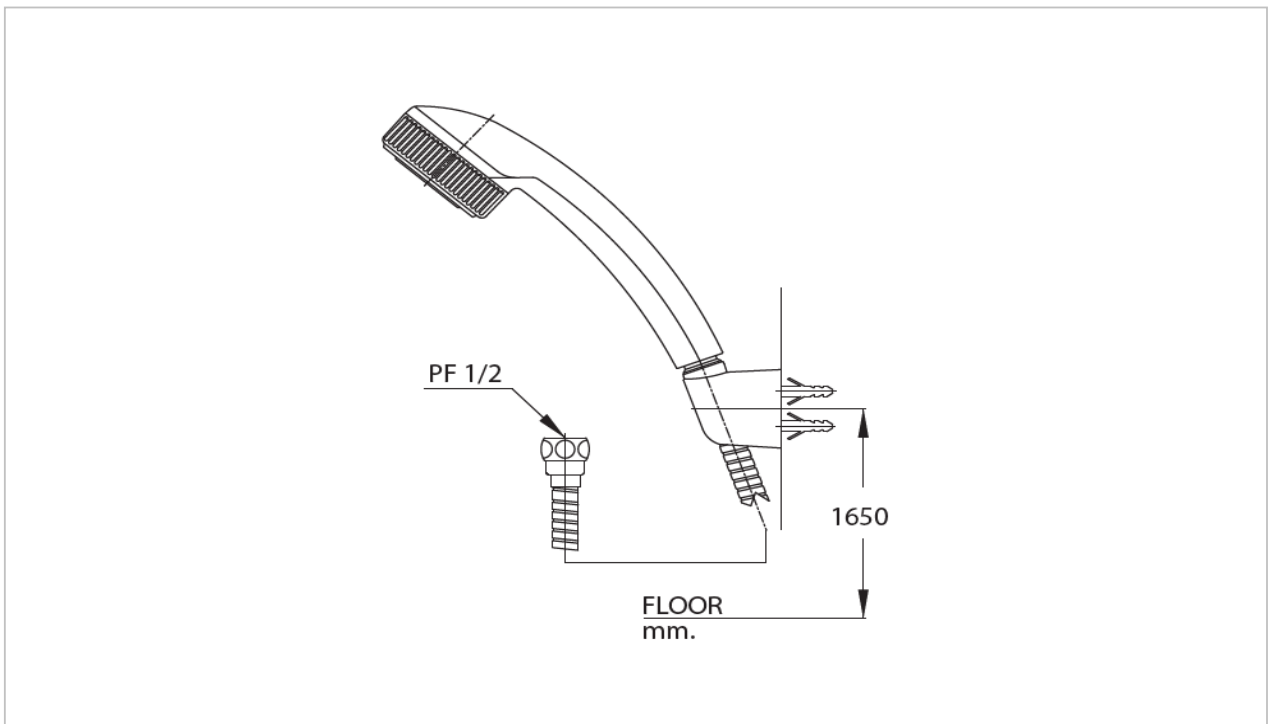

TOTO

FAUCET&SHOWER

S207

Hand Shower

Product Features

Hand Shower (2 Function)

Suggestion Fittings & Parts

Remark : We reserve the right to change some parts for suitability.