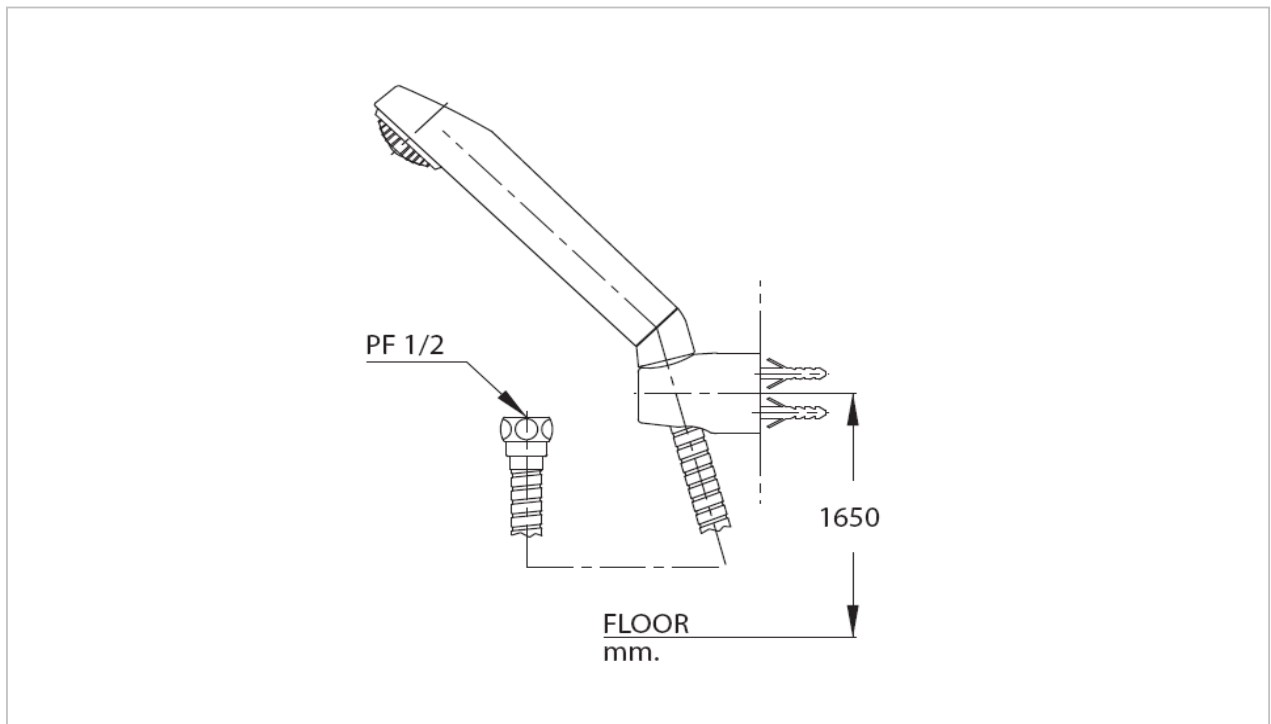

TOTO

FAUCET&SHOWER

S201K#WH,IR,EB,ER

Hand Shower

Product Features

Suggestion Fittings & Parts

Remark : We reserve the right to change some parts for suitability.

TOTO (THAILAND) CO.,LTD