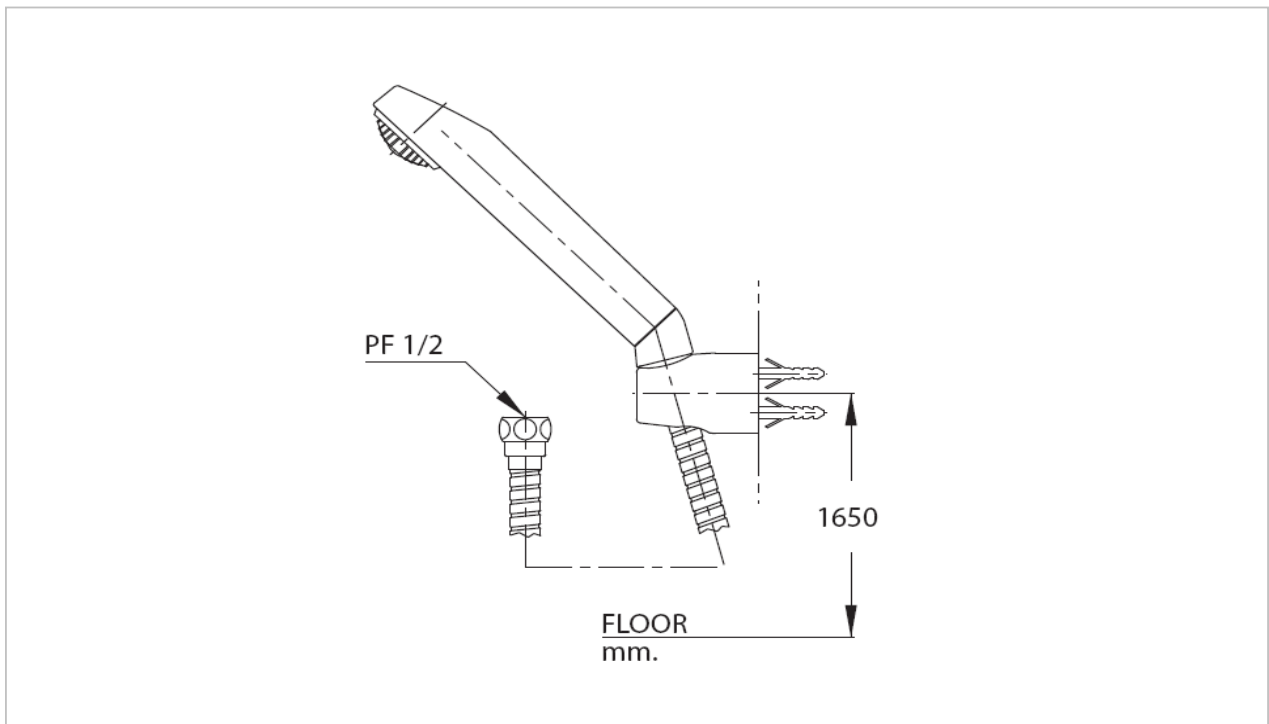

**TOTO**

**FAUCET&SHOWER**

**S201K#WH,IR**

*Hand Shower*

Product Features

Suggestion Fittings & Parts

Remark : We reserve the right to change some parts for suitability.

TOTO (THAILAND) CO.,LTD