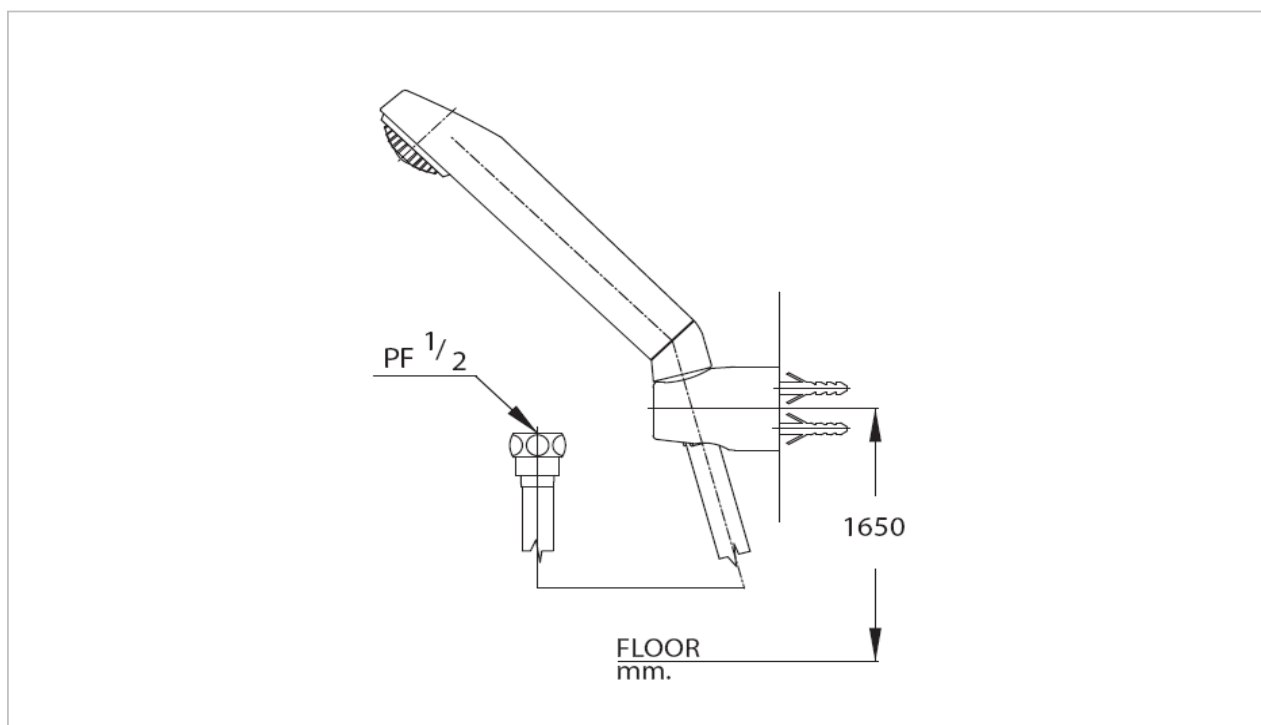

TOTO

FAUCET&SHOWER

S201#WH,IR,EB,ER

Hand Shower

Product Features

Suggestion Fittings & Parts

Remark : We reserve the right to change some parts for suitability.

TOTO (THAILAND) CO.,LTD