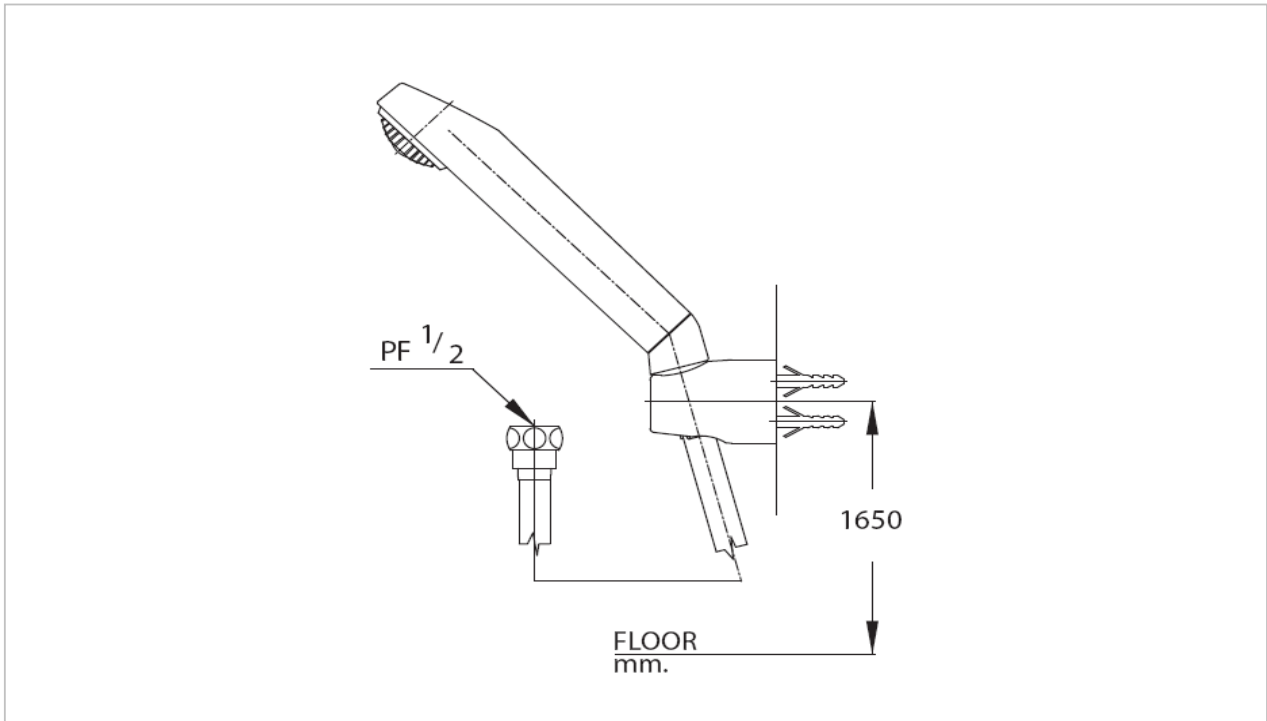

**TOTO**

**FAUCET&SHOWER**

**S201#WH,IR**

*Hand Shower*

Product Features

Suggestion Fittings & Parts

Remark : We reserve the right to change some parts for suitability.

TOTO (THAILAND) CO.,LTD