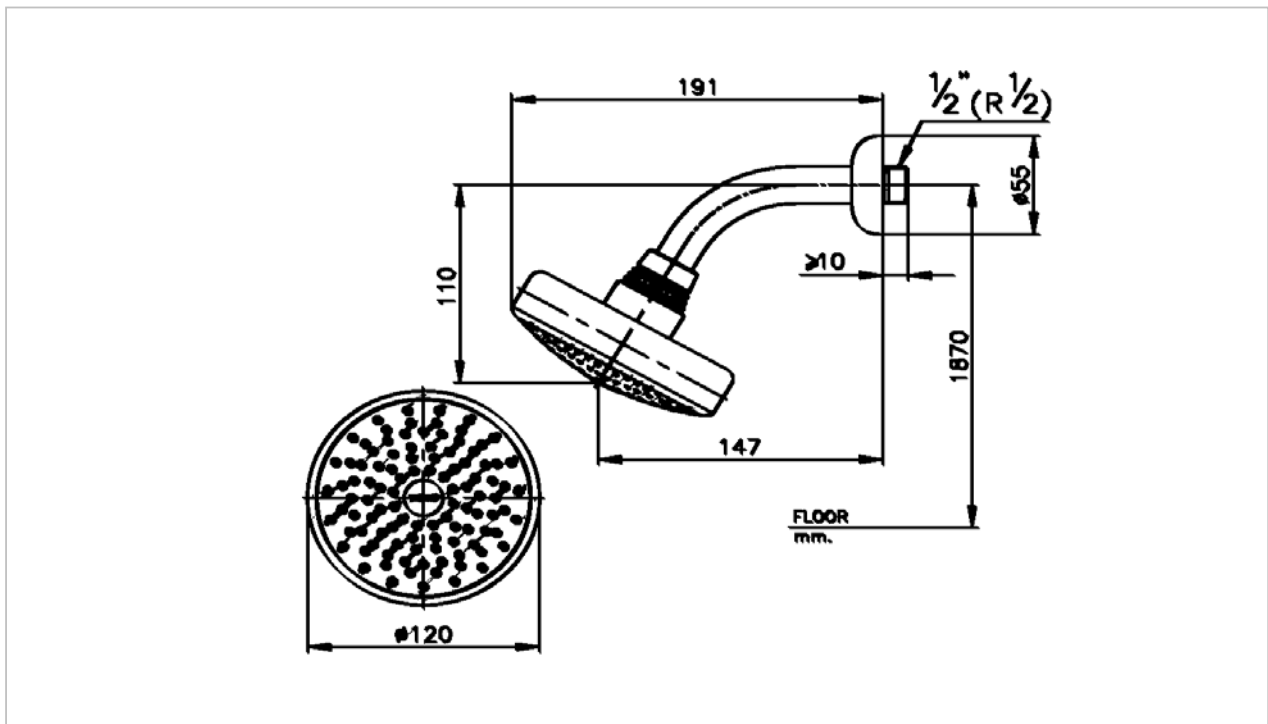

TOTO

OTHERS

S191

FixedShower

Product Features

Suggestion Fittings & Parts

Remark : We reserve the right to change some parts for suitability.

TOTO (THAILAND) CO.,LTD