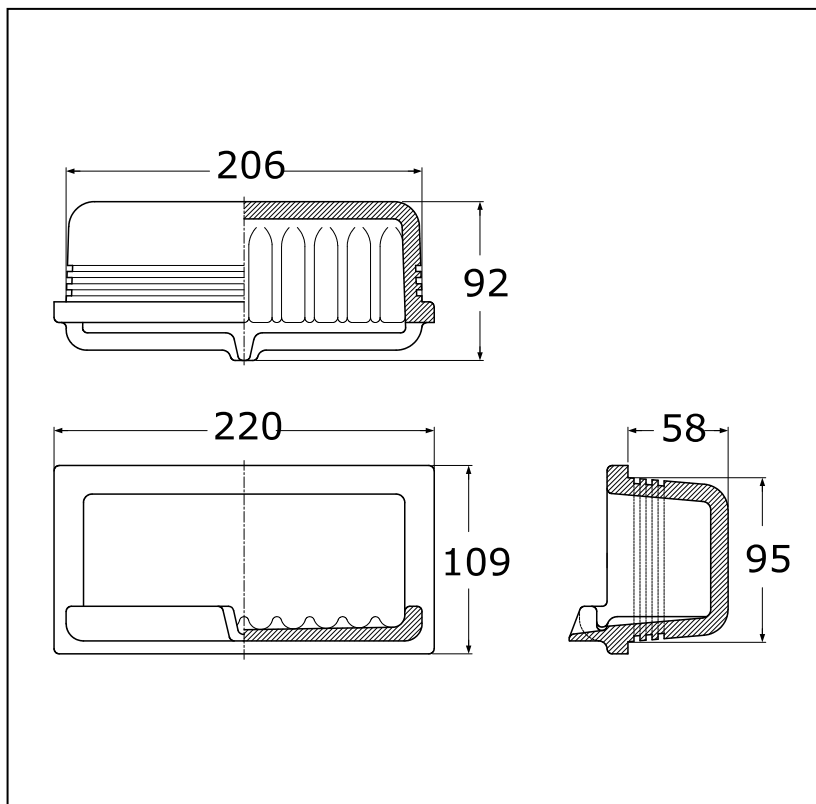

Item number: S156N Bathroom Accessories

Features

- Simple installation, easy to use

Specifications

Finish : Lime
Material : Lime

Parts description

- **S156N**
Recessed Soap Holder
(Size : 220W x 109D x 58H mm)

Drawing:

Remarks:

Please result TOTO sales representative for detail.