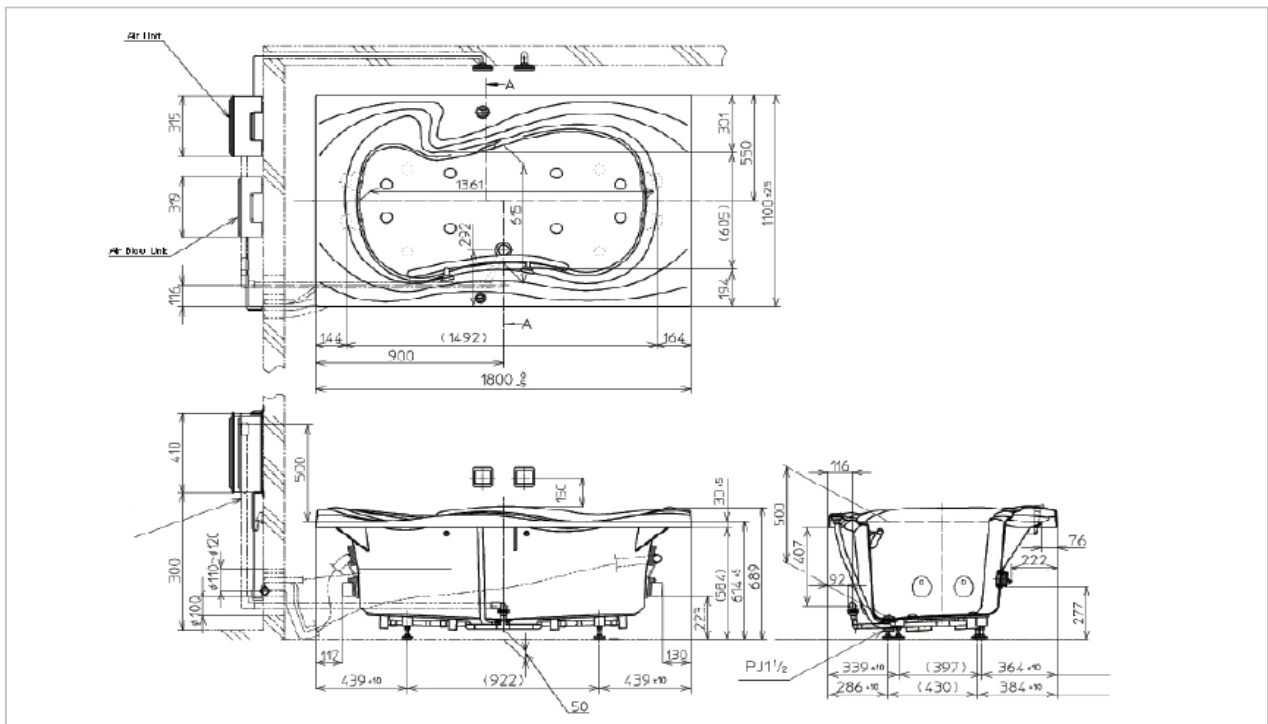

TOTO

BATHTUB

PVQ1800K

Super Excellent Bathtub

Product Features

Size : 1800x1100x614 mm

Suggestion Fittings & Parts

Remark : We reserve the right to change some parts for suitability.